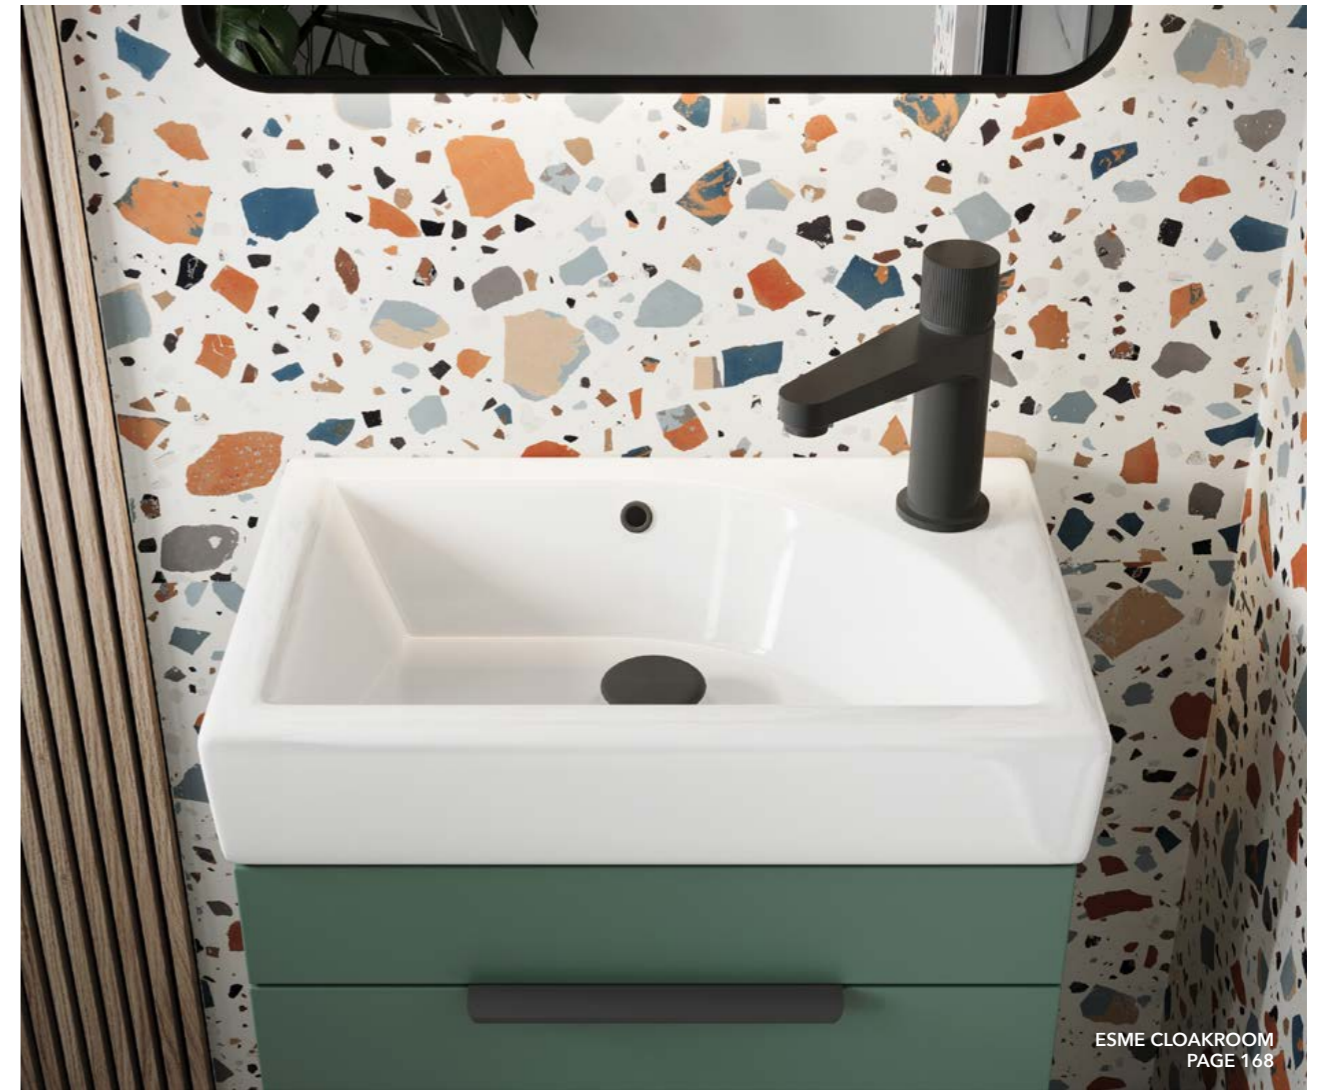

H8 x W255 x D30

£22.00

CHROME KNOB HANDLE
FITTED-CHROME-KNOB

H23 x W23 x D33

£22.00

POLISHED CHROME TRADITIONAL CUP HANDLE
HANDLE-TRADITIONAL-CHROME

H40 x W90 x D20

£22.00

POLISHED CHROME WAVE BAR HANDLE
HANDLE-WAVE-CHROME

H30 x W168 x D28

£22.00

STRAIGHT EDGE HANDLE

STRAIGHT EDGE CABINET HANDLE 200
HANDLE-200CAB-SINGLE

H23 x W196 x D30

£22.00

STRAIGHT EDGE CABINET HANDLE 300
HANDLE-300CAB-SINGLE

H23 x W296 x D30

£22.00

ESME CLOAKROOM
PAGE 168

FLAT HANDLE

Colour	Description	Size (mm)	Price Inc VAT	Code
●	Flat Handle 200mm - Chrome	H40 x W200 x D16	£22.00	HANDLE021
●	Flat Handle 200mm - Matte Black	H40 x W200 x D16	£22.00	HANDLE022
●	Flat Handle 200mm - Brushed Brass	H40 x W200 x D16	£22.00	HANDLE025
●	Flat Handle 200mm - Gunmetal	H40 x W200 x D16	£22.00	HANDLE023
●	Flat Handle 200mm - Brushed Bronze	H40 x W200 x D16	£22.00	HANDLE024
● NEW	Flat Handle 200mm - Brushed Nickel	H40 x W200 x D16	£22.00	HANDLE035
● NEW	Flat Handle 400mm - Chrome	H40 x W400 x D16	£22.00	HANDLE032
● NEW	Flat Handle 400mm - Matte Black	H40 x W400 x D16	£22.00	HANDLE033
● NEW	Flat Handle 400mm - Brushed Brass	H40 x W400 x D16	£22.00	HANDLE031