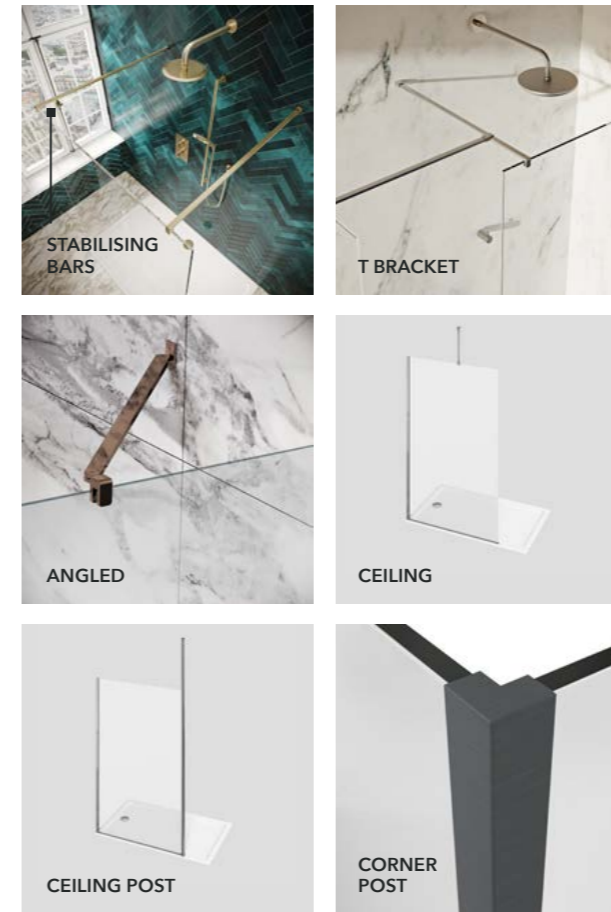

STEP 4 Choose your stabilising options

Product	Colour	Price Inc VAT	Code
Straight stabilising Bar (1000mm)	●	£74.00	MINBRACE
	●	£105.00	MINBRACEBLK
	●	£105.00	MINBRACEBB
	●	£105.00	MINBRACEGM
	●	£105.00	MINBRACEBZ
T Bracket (to connect 2 stabilising bars)	●	£42.00	MINTBRACK
	●	£42.00	MINTBRACKBLK
	●	£42.00	MINTBRACKBB
	●	£42.00	MINTBRACKGM
	●	£42.00	MINTBRACKBZ
Angled stabilising bar	●	£63.00	MINANGLEDBRACECHR
	●	£63.00	MINANGLEDBRACEBLK
	●	£100.00	MINANGLEDBRACEBB
	●	£100.00	MINANGLEDBRACEGM
	●	£100.00	MINANGLEDBRACEBZ
Ceiling stabilising bar	●	£63.00	MINCEILINGBRACECHR
	●	£63.00	MINCEILINGBRACEBLK
	●	£84.00	MINCEILINGBRACEBB
	●	£84.00	MINCEILINGBRACEGM
	●	£84.00	MINCEILINGBRACEBZ
Ceiling post (recommended 1000mm max)	●	£131.00	MINCEILINGPOSTCHR
	●	£131.00	MINCEILINGPOSTBLK
	●	£231.00	MINCEILINGPOSTBB
Corner post	●	£63.00	MINCORNERPOSTCHR
	●	£63.00	MINCORNERPOSTBLK
	●	£131.00	MINCORNERPOSTBB