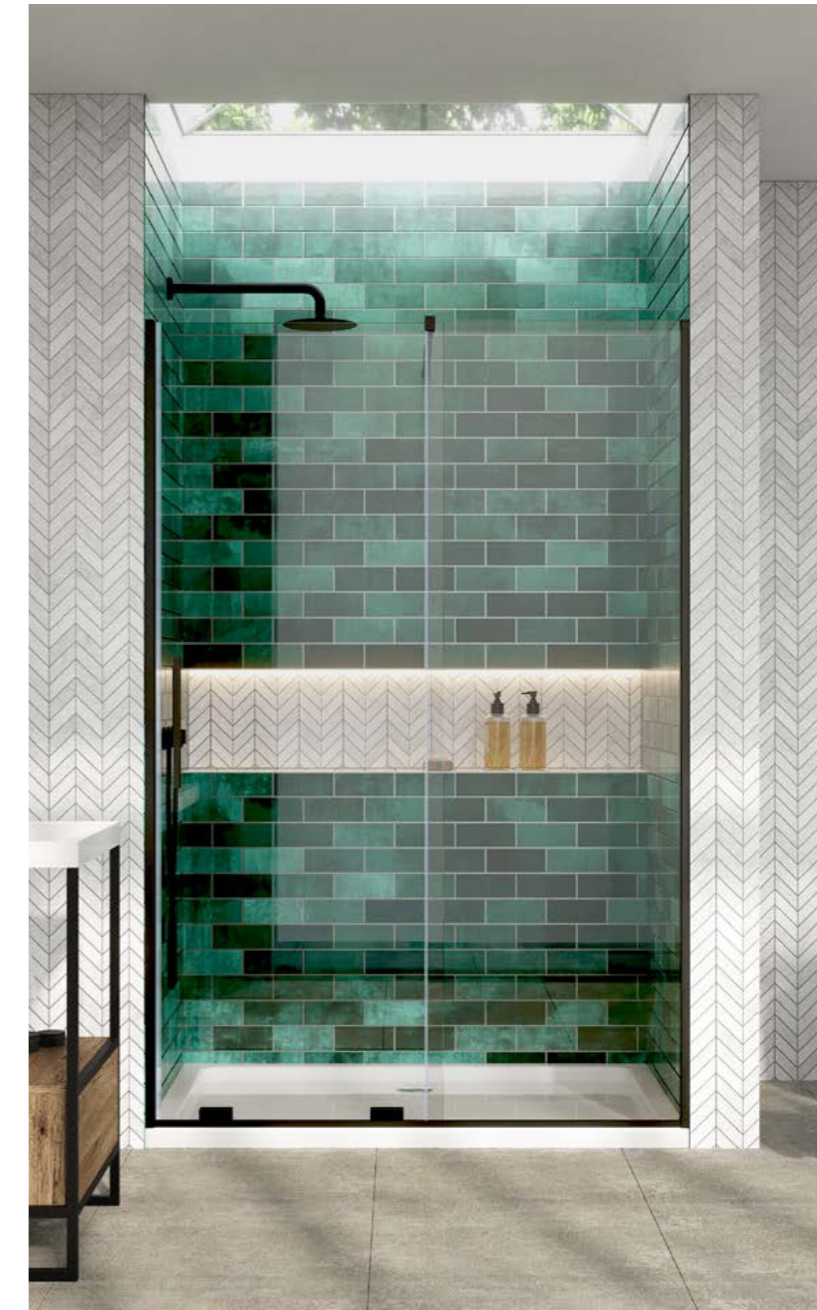

STANDARD GLASS

ACQUA SHIELD GLASS CLEANING TECHNOLOGY

As a standard sign of performance and quality, Scudo Acqua Shield is expertly applied to all shower enclosures in this range. By forming a protective bond with the glass during the manufacturing process, Acqua Shield creates an invisible barrier against limescale, soap scum and general bacterial build-up.

Scudo Acqua Shield also goes to work with environmental and economical savings, as its long-lasting defence against daily grime ensures a noticeable decrease in the ongoing need for bathroom cleaning products.