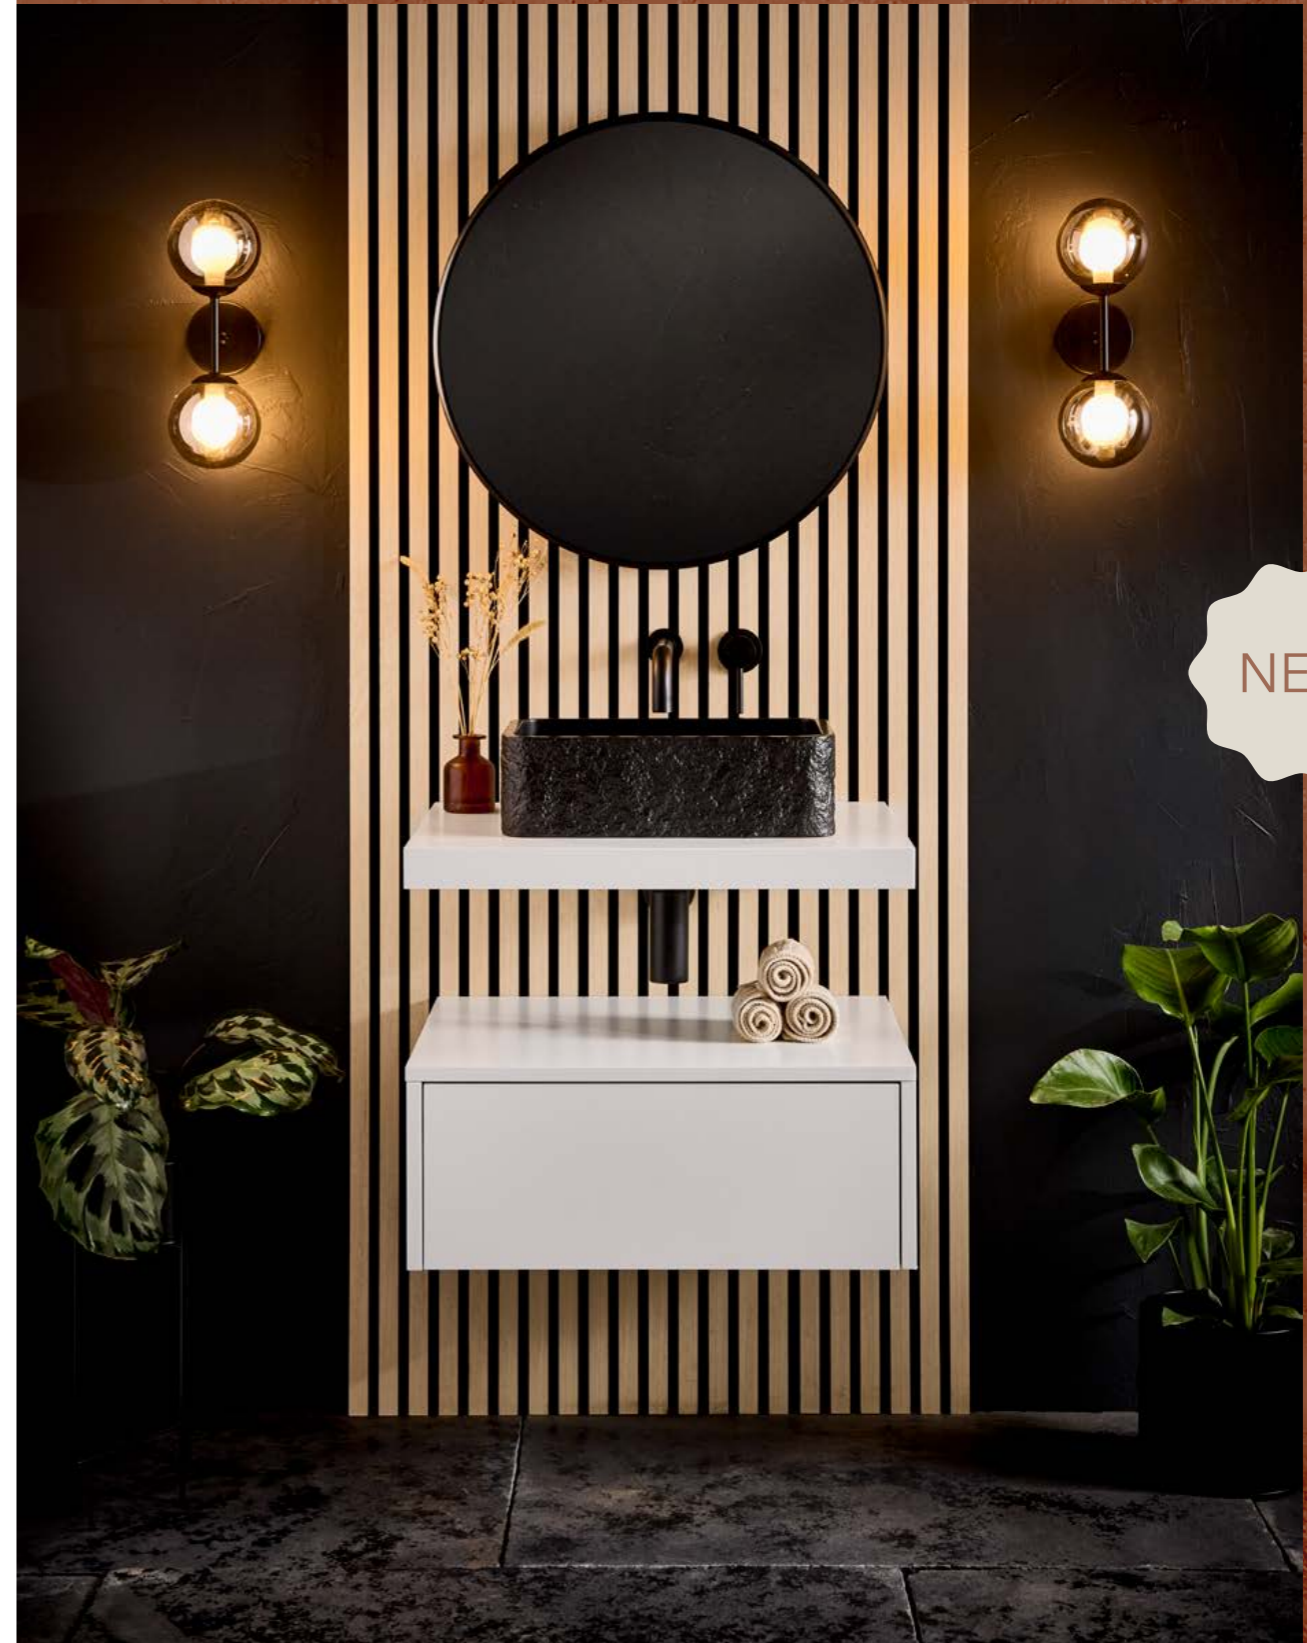

Follow us for bathroom inspiration

Be inspired by

ELEGANCE

NEW

BOTA
PAGE 94

Elegant and effortless, Bota brings a refined sense of style. With a choice of fluted or smooth fronts, and sculptural leg sets, the design feels clean, balanced and beautifully put together. A premium ceramic basin completes the look, while a soft, curated palette makes it easy to pair with any space - classic or contemporary.

Available in three versatile sizes, Bota is as practical as it is stylish. Spacious drawers offer everyday storage with push-to-open soft-close function built in. A seamless design across the range gives it a calm, flowing feel.

Be inspired by

SIMPLICITY

SHELPH PAGE 154

Freedom to design your way. Shelph is a modular shelf and basin concept designed to give you room to express yourself. With a wide choice of shelf sizes, finishes, drawer boxes and basin styles, it allows you to customise a design that suits your space and the way you live.