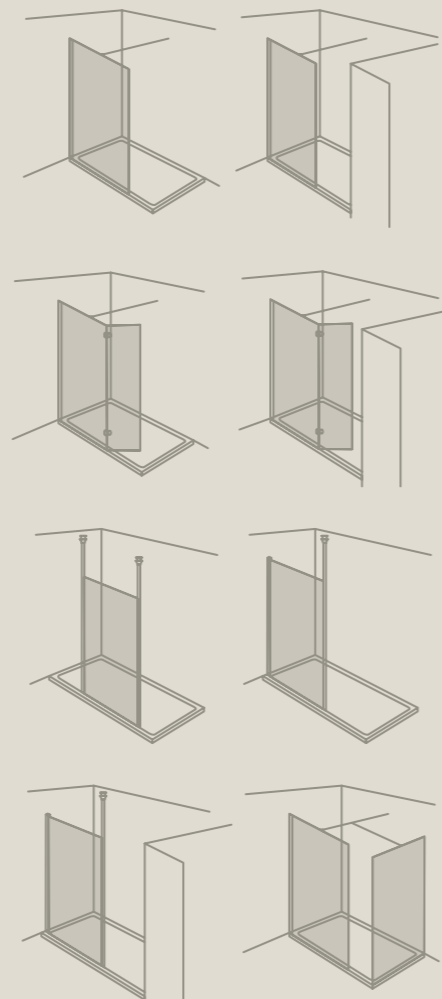

STEP 4 Finish

The most exciting part of bathroom design is choosing your perfect finish. Our chrome finish is as popular as ever and we have seen the emergence of colour which can give a space a different dimension.

Contemporary and stylish, our chrome stainless steel is a popular choice to create a timeless beautiful look.

Transform your shower with our on-trend luxury brushed brass finish to complete your dream bathroom.

Give your bathroom the sophisticated appearance it deserves with our striking brushed bronze finish.

This finish is ultra modern and lends itself to an elegant look to add a touch of class to any bathroom.

Signature finish for use in modern and contemporary designs to add elegance to your bathroom.

NEW

Designed to blend seamlessly into any décor, brushed nickel offers a soft, silken glow and a touch of refined texture.

STEP 5 Glass Options

All our glass panels are made from toughened safety glass. All Scudo wet room glass panels are 1950mm or 2000mm in height for extra practicality.

Our panels are also treated with Acqua Shield glass cleaning technology which resists the build-up of limescale and grime on the glass surface making it easier to clean. On-trend fluted glass is now available as an option.

STEP 6 Eco-Stone Shower Trays

Scudo offer options with and without a shower tray. As a wet room design is an entirely weatherproofed room, there is no need for a shower tray. A walk-in shower design still uses a tray, like a conventional shower, but offers more space.

Please see pages 290-293 to see our full range of shower trays.