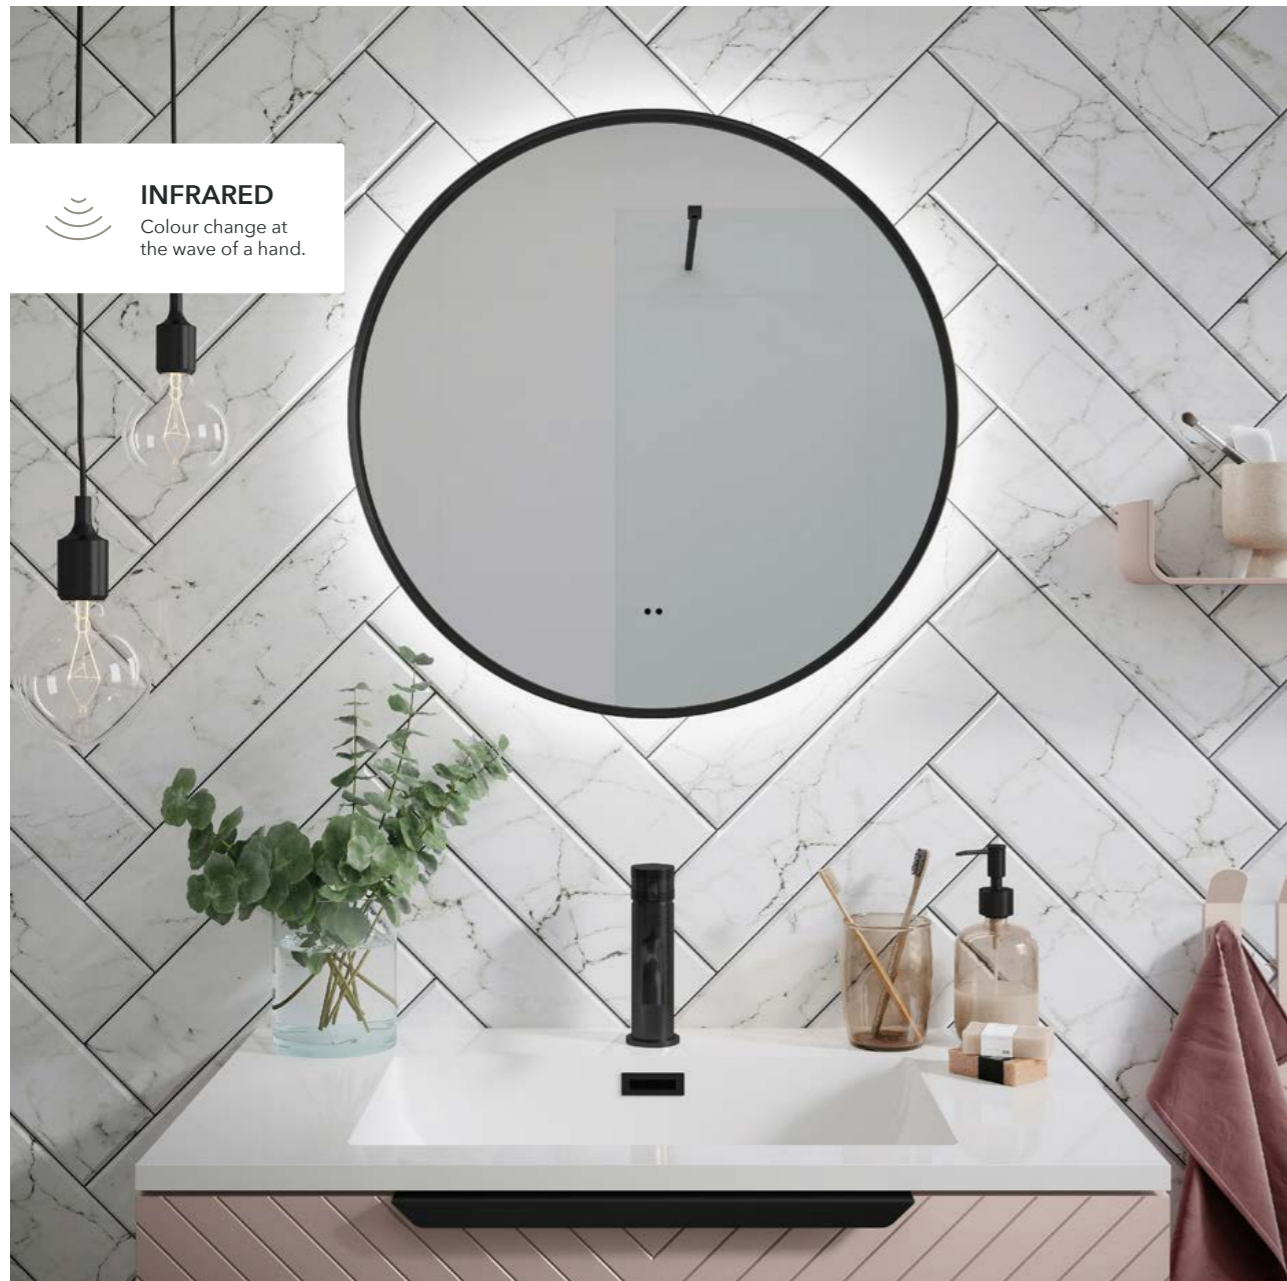

MACIE LED MIRROR

Macie is a show-stopping must-have. The thin frame has contemporary appeal and is available in the latest matte black and brushed brass finishes to provide a high-end look. Macie also features the latest colour temperature changing technology and infrared sensor to change the light from warm white to cool white.

AVAILABLE FINISHES

SHAPE

RANGE FEATURES

Colour	Size (mm)	Price Inc VAT	Code
●	600x600	£336.00	MACIE-600RND-BLACK
●	600x600	£368.00	MACIE-600RND-BB