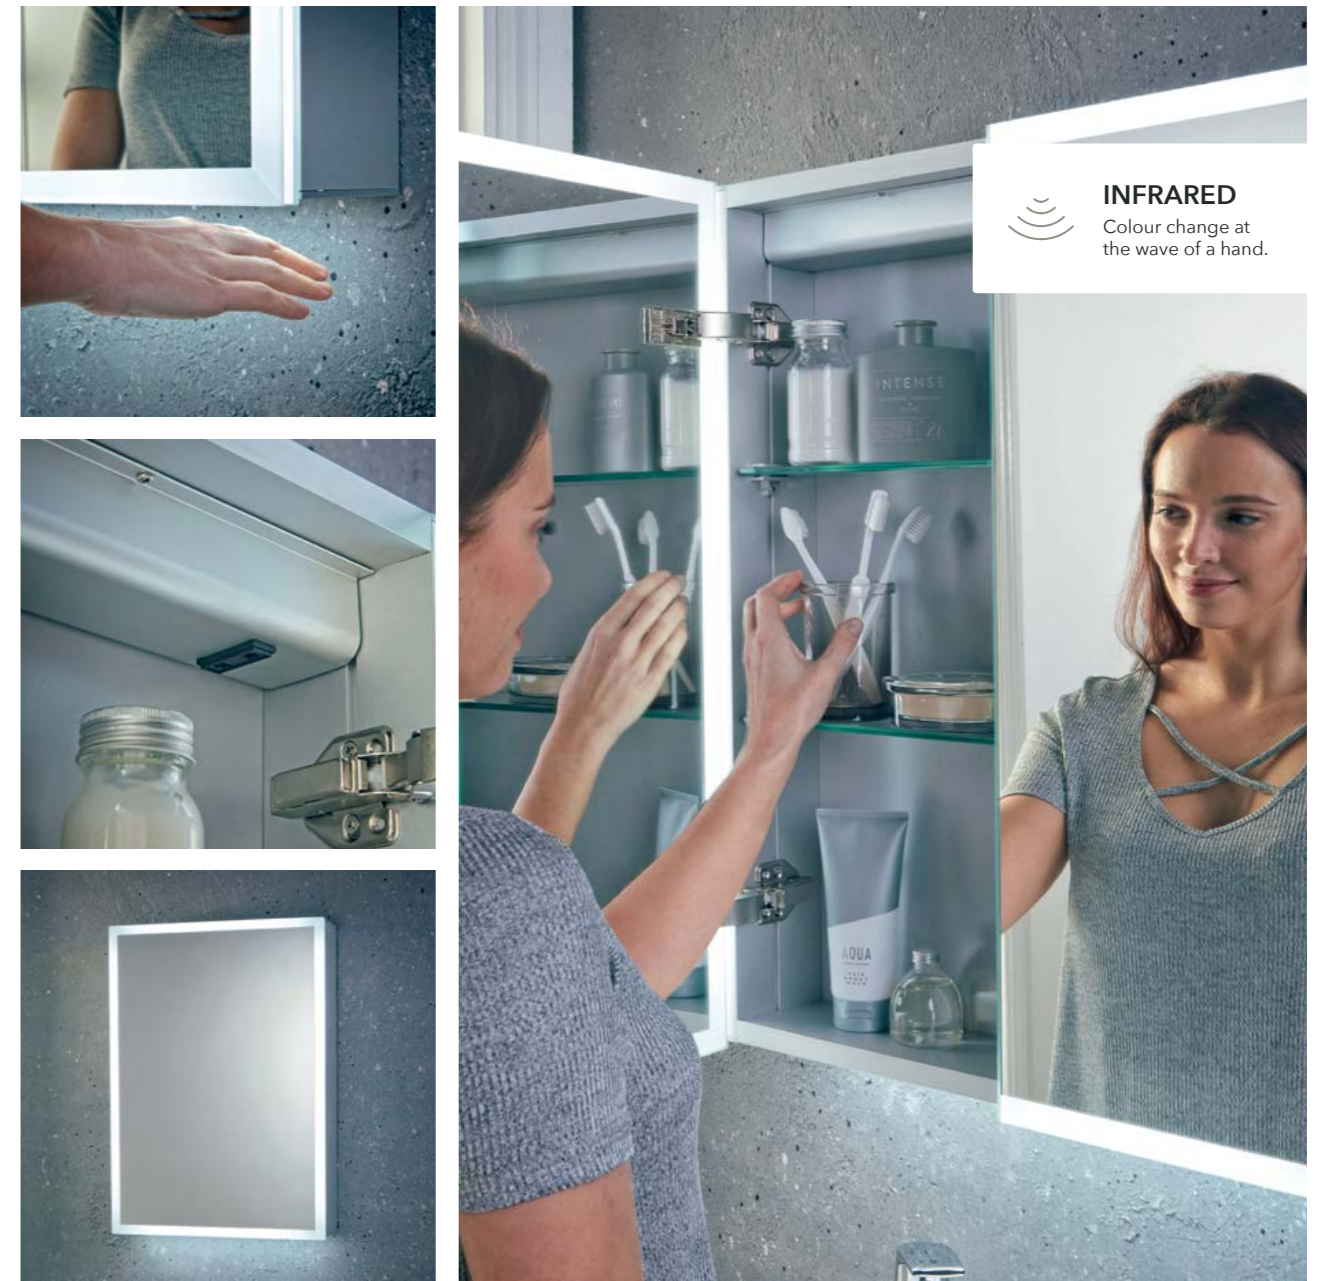

MIA LED CABINET

Mia offers excellence in bathroom design and combines elegance and practicality in one handy cabinet.

The LED lighting is activated by an infra-red sensor eliminating fingerprints. The cabinet includes a demister pad, an electric shaver socket on the inside, and mirrored side panels for additional head and shoulder viewing. For additional functionality, the two glass shelves are fully adjustable.

SHAPE

RANGE FEATURES

Size (mm)	Price Inc VAT	Code
500x700 - Single Door	£788.00	MIA-500x700-CAB
600x700 - Double Door	£945.00	MIA-600x700-CAB
800x700 - Double Door	£1,049.00	MIA-800x700-CAB