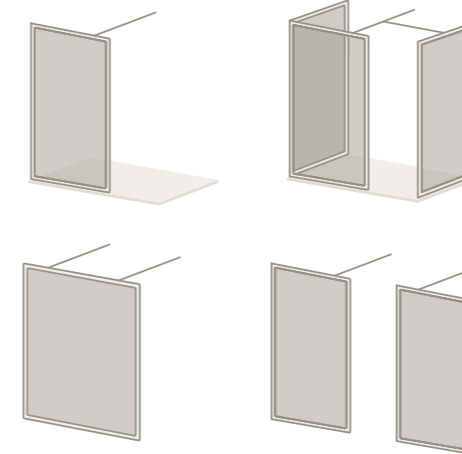

CONFIGURE YOUR MINOS WETROOM

STEP 1 Choose your configuration

STEP 2 Choose your framed shower wall

Size	Colour	Price Inc VAT	Code
700 x 2000	●	£431.00	MINFRAME700BLK
	●	£536.00	MINFRAME700BB
760 x 2000	●	£441.00	MINFRAME760BLK
	●	£546.00	MINFRAME760BB
800 x 2000	●	£452.00	MINFRAME800BLK
	●	£557.00	MINFRAME800BB
900 x 2000	●	£462.00	MINFRAME900BLK
	●	£567.00	MINFRAME900BB
1000 x 2000	●	£473.00	MINFRAME1000BLK
	●	£604.00	MINFRAME1000BB
1100 x 2000	●	£483.00	MINFRAME1100BLK
	●	£630.00	MINFRAME1100BB
1200 x 2000	●	£504.00	MINFRAME1200BLK
	●	£672.00	MINFRAME1200BB

STEP 3 Choose your stabilising options

Product	Colour	Price Inc VAT	Code
Straight stabilising Bar (1000mm)	●	£105.00	MINFRAMEBRACEBLK
	●	£105.00	MINFRAMEBRACEBB
T Bracket (to connect 2 stabilising bars)	●	£42.00	MINFRAMETBRACKBLK
	●	£42.00	MINFRAMETBRACKBB

For product and technical information visit scudo.co.uk