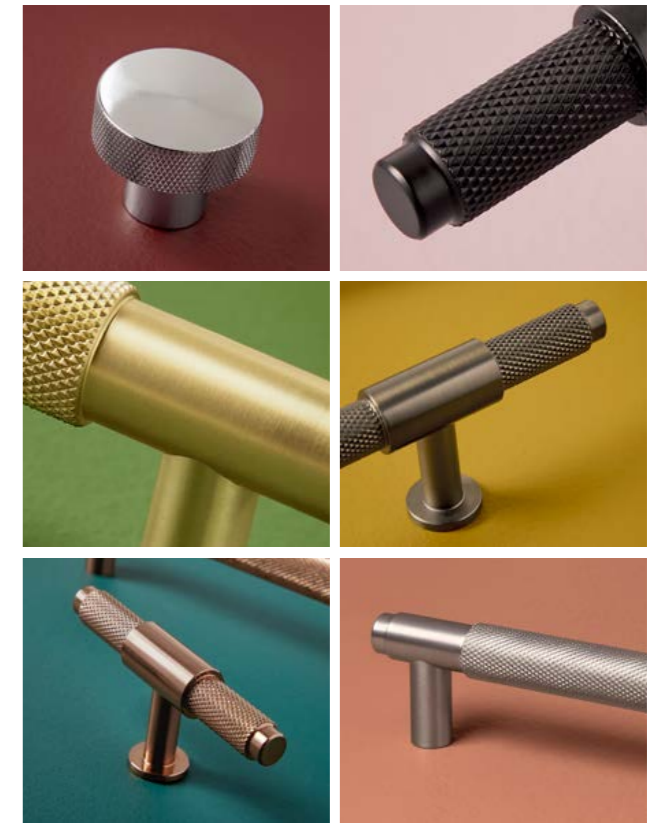

Colour	Description	Size (mm)	Price Inc VAT	Code
●	Chrome Knurled Round 42.5mm	H42.5 x W42.5 x D33	£22.00	HANDLE026
●	Matte Black Knurled Round 42.5mm	H42.5 x W42.5 x D33	£22.00	HANDLE028
●	Brushed Brass Knurled Round 42.5mm	H42.5 x W42.5 x D33	£22.00	HANDLE030
●	Gunmetal Knurled Round 42.5mm	H42.5 x W42.5 x D33	£22.00	HANDLE027
●	Brushed Bronze Knurled Round 42.5mm	H42.5 x W42.5 x D33	£22.00	HANDLE029
●	Chrome Knurled T Bar 95mm	H19 x W95 x D41	£22.00	HANDLE001
●	Matte Black Knurled T Bar 95mm	H19 x W95 x D41	£22.00	HANDLE002
●	Brushed Brass Knurled T Bar 95mm	H19 x W95 x D41	£22.00	HANDLE005
●	Gunmetal Knurled T Bar 95mm	H19 x W95 x D41	£22.00	HANDLE003
●	Brushed Bronze Knurled T Bar 95mm	H19 x W95 x D41	£22.00	HANDLE004
●	Chrome Knurled 160mm Handle	H17 x W160 x D39	£22.00	HANDLE011
●	Matte Black Knurled 160mm Handle	H17 x W160 x D39	£22.00	HANDLE012
●	Brushed Brass Knurled 160mm Handle	H17 x W160 x D39	£22.00	HANDLE015
●	Gunmetal Knurled 160mm Handle	H17 x W160 x D39	£22.00	HANDLE013
●	Brushed Bronze Knurled 160mm Handle	H17 x W160 x D39	£22.00	HANDLE014
● NEW	Brushed Nickel Knurled 160mm Handle	H17 x W160 x D39	£22.00	HANDLE034
●	Chrome Knurled 250mm Handle	H17 x W250 x D39	£22.00	HANDLE016
●	Matte Black Knurled 250mm Handle	H17 x W250 x D39	£22.00	HANDLE017
●	Brushed Brass Knurled 250mm Handle	H17 x W250 x D39	£22.00	HANDLE020
●	Gunmetal Knurled 250mm Handle	H17 x W250 x D39	£22.00	HANDLE018
●	Brushed Bronze Knurled 250mm Handle	H17 x W250 x D39	£22.00	HANDLE019
●	Chrome Knurled 400mm Handle	H17 x W400 x D39	£22.00	HANDLE006
●	Matte Black Knurled 400mm Handle	H17 x W400 x D39	£22.00	HANDLE007
●	Brushed Brass Knurled 400mm Handle	H17 x W400 x D39	£22.00	HANDLE010
●	Gunmetal Knurled 400mm Handle	H17 x W400 x D39	£22.00	HANDLE008
●	Brushed Bronze Knurled 400mm Handle	H17 x W400 x D39	£22.00	HANDLE009