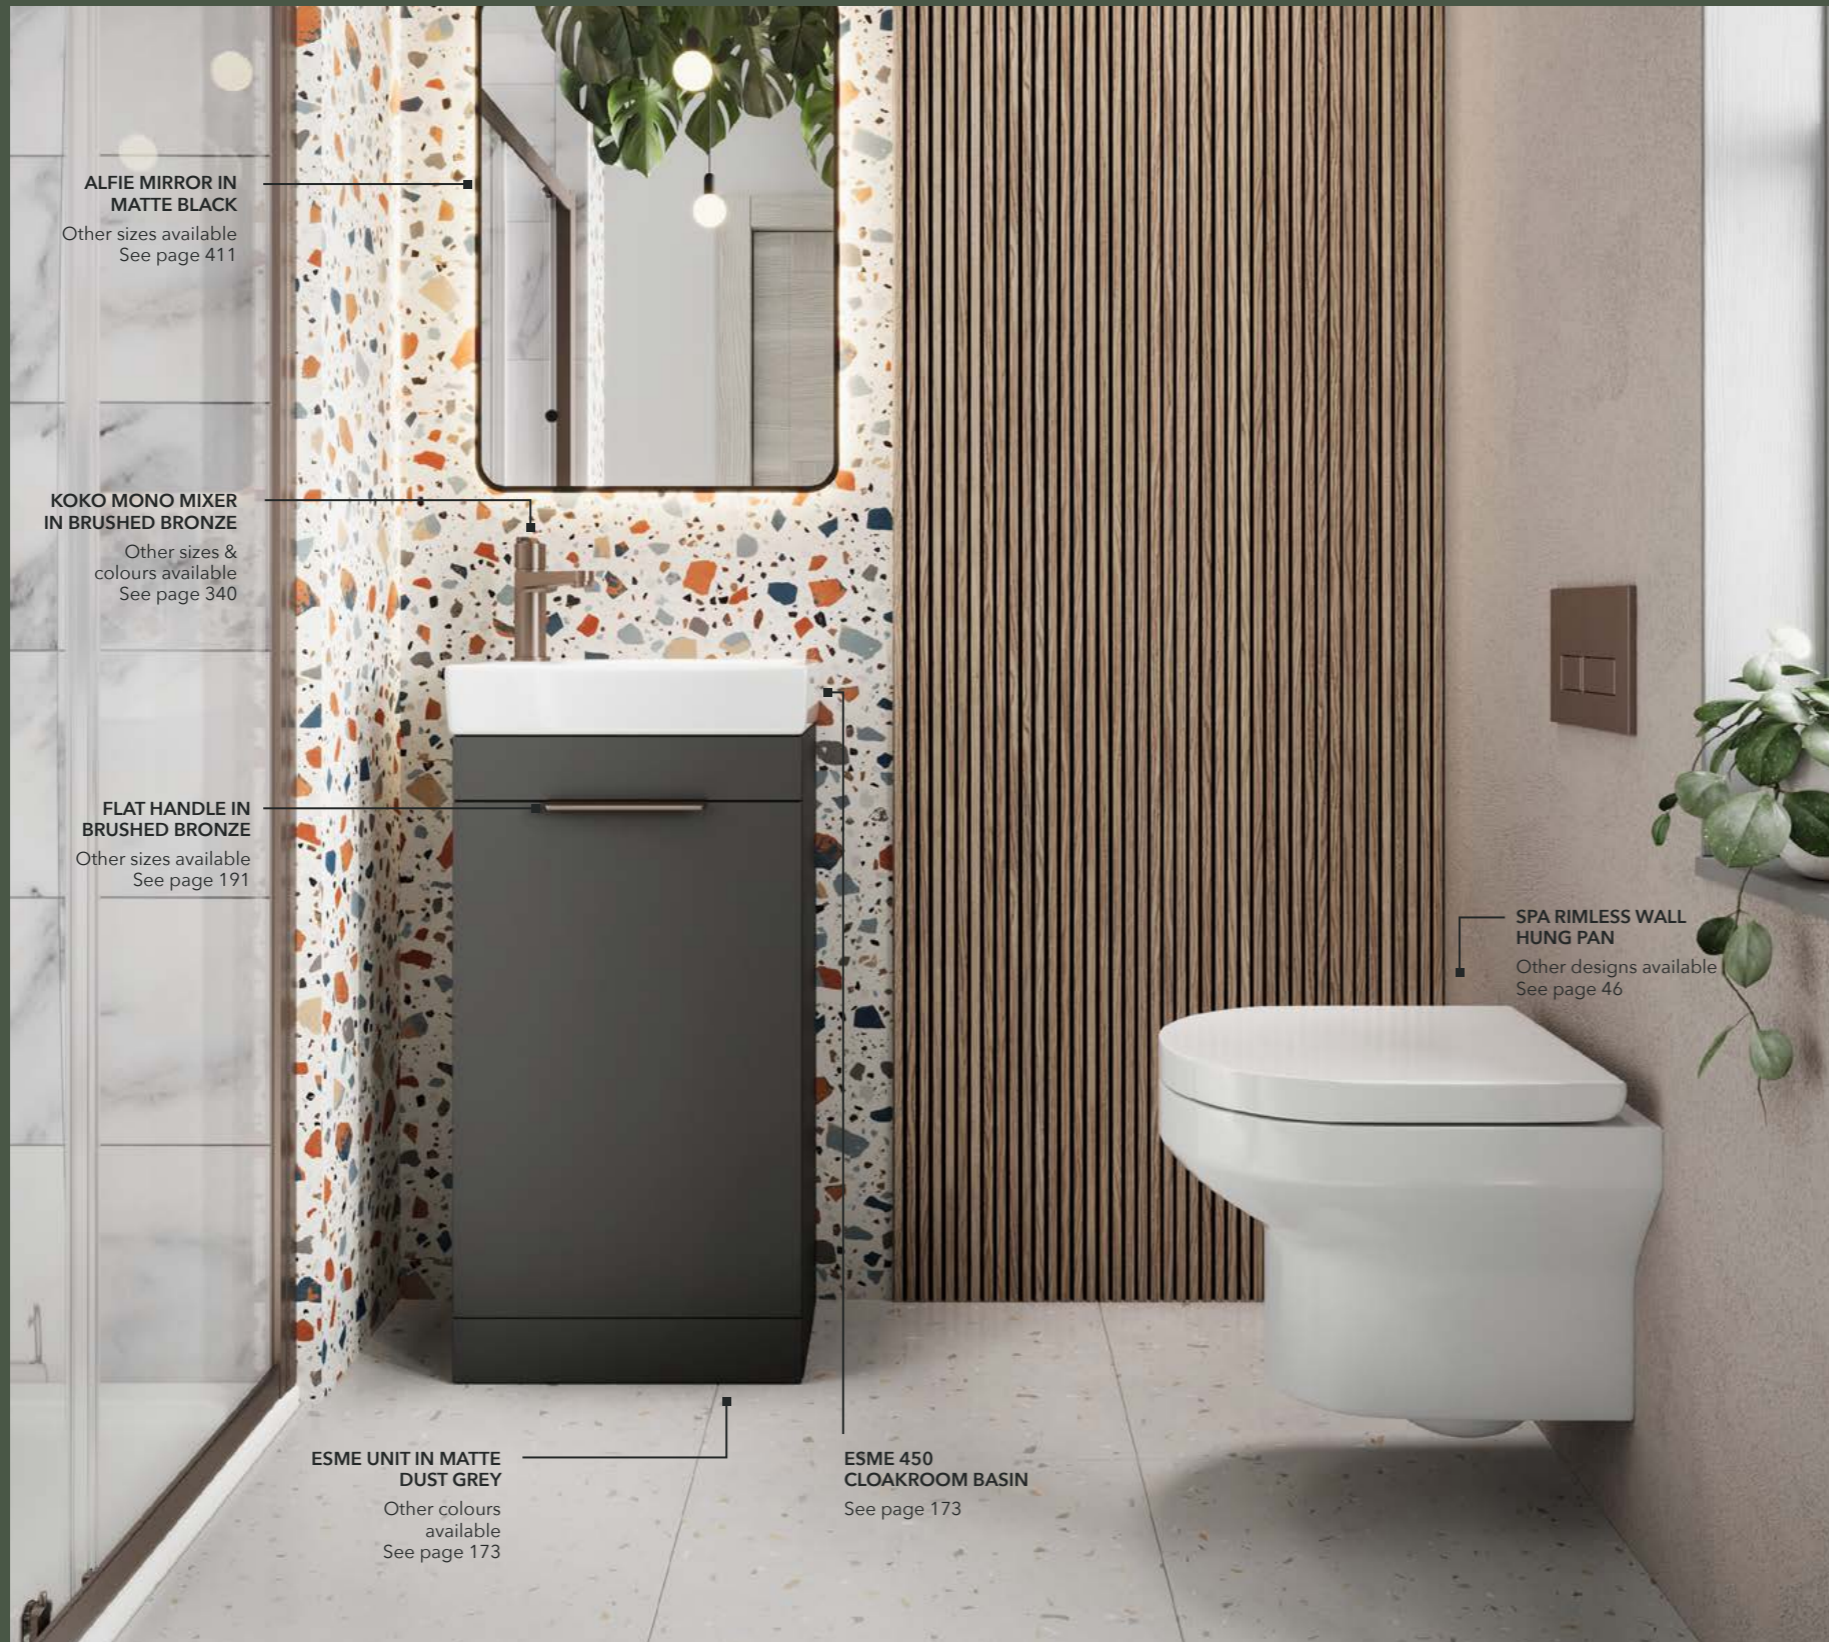

ALFIE MIRROR IN MATTE BLACK
Other sizes available
See page 411

KOKO MONO MIXER IN BRUSHED BRONZE
Other sizes & colours available
See page 340

FLAT HANDLE IN BRUSHED BRONZE
Other sizes available
See page 191

ESME UNIT IN MATTE DUST GREY
Other colours available
See page 173

ESME 450 CLOAKROOM BASIN
See page 173

SPA RIMLESS WALL HUNG PAN
Other designs available
See page 46

ESME CLOAKROOM

The Esme floorstanding unit is a stylish and practical solution for maximising storage in smaller bathrooms. Its compact design ensures that you can add extra storage without sacrificing valuable space. The slimline profile, combined with a space-saving ceramic basin option, makes it ideal for tight spaces. Whether you're looking to store toiletries or other bathroom essentials, Esme's functionality doesn't compromise its aesthetic appeal, making it a perfect choice for a sleek and organised bathroom.

Scan for product & technical information.