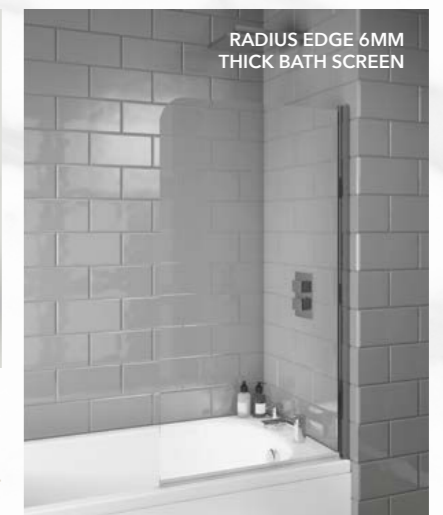

SPARE-BLACKSEAL01

£12.00