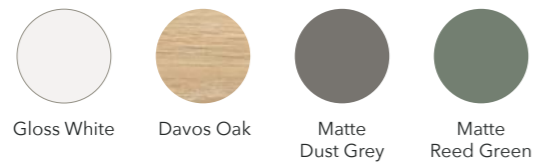

Scan for product & technical information.

MURO PLUS AVAILABLE FINISHES

The Muro Plus range provides a wide variety of finishes to suit different tastes. Davos Oak brings a touch of nature with its warm, natural wood elements. Dust Grey offers a sleek, modern tone, Reed Green is a calming and earthy option, and Gloss White remains timeless and versatile.