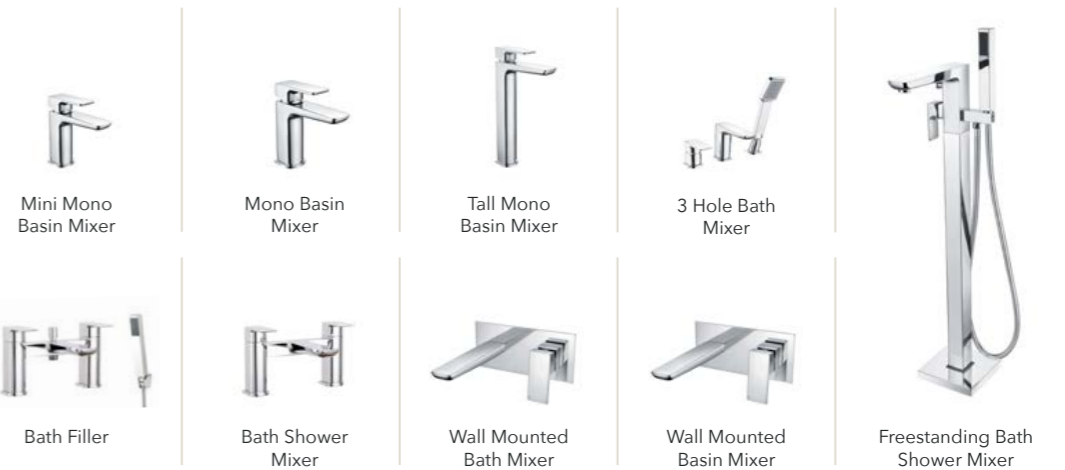

MURO DESIGN OPTIONS

Mini Mono Basin Mixer   Mono Basin Mixer   Tall Mono Basin Mixer   3 Hole Bath Mixer   Freestanding Bath Shower Mixer
Bath Filler   Bath Shower Mixer   Wall Mounted Bath Mixer   Wall Mounted Basin Mixer