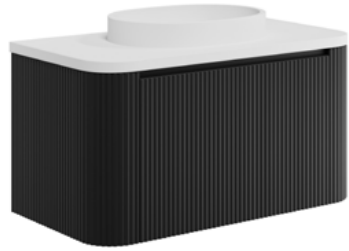

LINEA CURVE 900 CABINET & COUNTERTOP BASIN

900w x 450h x 475d (excl basin)

Description	Colour	Price Inc VAT	Code
Linea Curve 900 Cabinet	●	£578.00	LINEA-900-OAK
	●	£578.00	LINEA-900-BLACK
	●	£578.00	LINEA-900-GREEN
Linea Curve 900 Countertop Basin White	○	£394.00	LINEA-900-BASIN
		Combined	
		£972.00