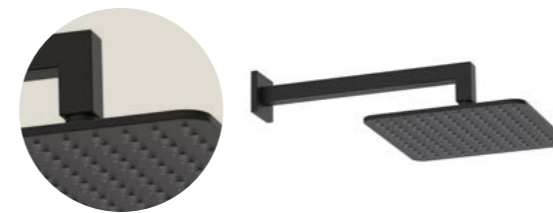

ROUND SHOWER HEAD & ARM

Includes shower arm.

Colour	Operating Pressure	Price Inc VAT	Code
●	0.5 Bar	£120.00	NU-064
●	0.5 Bar	£145.00	NU-065
●	0.5 Bar	£145.00	NU-066
●	0.5 Bar	£145.00	NU-067
●	0.5 Bar	£145.00	NU-068
● NEW	0.5 Bar	£145.00	NU-164

SQUARE SHOWER HEAD & ARM

Includes shower arm.

Colour	Operating Pressure	Price Inc VAT	Code
●	0.5 Bar	£135.00	NU-069
●	0.5 Bar	£170.00	NU-070
●	0.5 Bar	£170.00	NU-071
●	0.5 Bar	£170.00	NU-072
●	0.5 Bar	£170.00	NU-073
● NEW	0.5 Bar	£170.00	NU-165

CORE ROUND SHOWER HEAD & ARM

Includes shower arm.

Colour	Operating Pressure	Price Inc VAT	Code
●	0.5 Bar	£250.00	NU-059
●	0.5 Bar	£260.00	NU-060
●	0.5 Bar	£260.00	NU-062
●	0.5 Bar	£260.00	NU-063
●	0.5 Bar	£260.00	NU-061

CORE SPOTLIGHT SHOWER HEAD

Colour	Operating Pressure	Price Inc VAT	Code
●	0.5 Bar	£260.00	NU-055
●	0.5 Bar	£260.00	NU-057
●	0.5 Bar	£260.00	NU-058
●	0.5 Bar	£260.00	NU-056