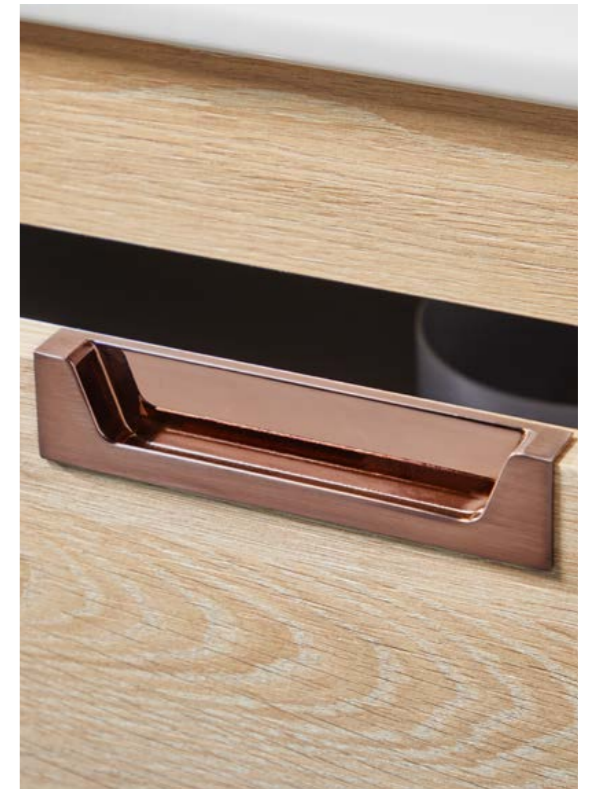

Davos Oak

Matte Dust Grey

Matte Reed Green

AUBREY 600 WALL HUNG CABINET & BASIN
600w x 500h x 458d (Aubrey does not include handles as standard)

Description	Colour	Price Inc VAT	Code
Aubrey 600 Wall Hung Cabinet		£473.00	AUBREY-600-VANITY-OAK
		£473.00	AUBREY-600-VANITY-GREY
		£473.00	AUBREY-600-VANITY-GREEN
Aubrey Handle Pair		£22.00	AUBREY-HANDLE-CHROME
		£22.00	AUBREY-HANDLE-BLACK
		£22.00	AUBREY-HANDLE-GUN
		£22.00	AUBREY-HANDLE-BRBRASS
		£22.00	AUBREY-HANDLE-BZ
		£22.00	AUBREY-HANDLE-BN
Aubrey 610 Basin		£214.00	BASIN004
		Combined	
		£709.00	