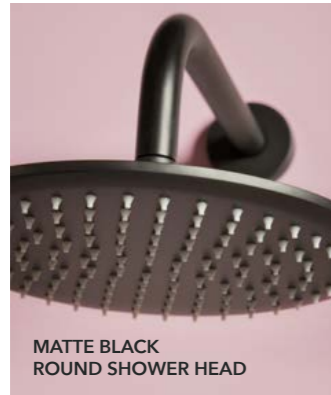

MATTE BLACK ROUND SHOWER HEAD

MATTE BLACK SQUARE SHOWER HEAD

BRUSHED BRONZE CORE SHOWER HEAD

BRUSHED BRONZE SPOTLIGHT SHOWER HEAD

BRUSHED BRONZE

SELECT A FIXED SHOWER HEAD

Our shower heads are available in a variety of round and square designs, including a fluted option for a more unique and elegant look. The Spotlight shower head stands out as a premium choice, designed to make a bold statement in modern bathrooms, with its striking design and high-quality brass material.