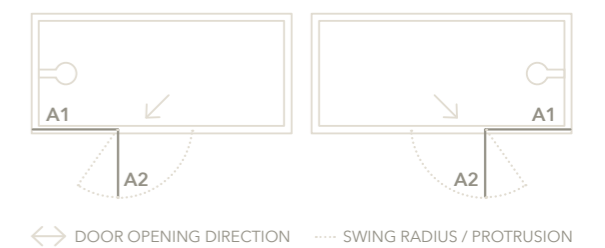

THALIA OUTWARD OPENING BATH SCREEN

- 1500mm Tall
- 20mm Adjustment for 'Out of True' Walls
- Up to 8mm thick toughened safety glass

OVERHEAD LAYOUT