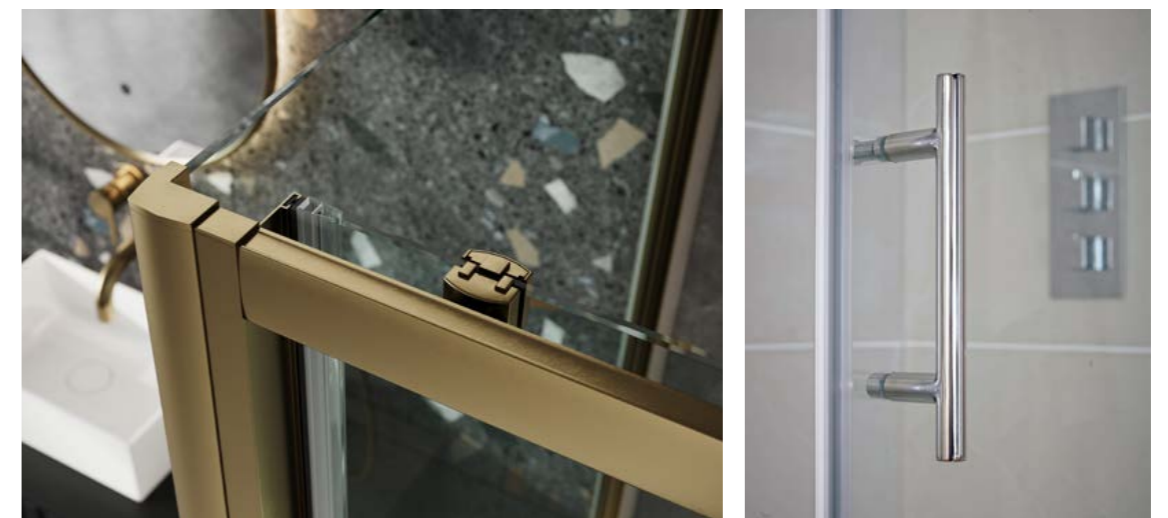

EXTENSION PROFILE

Adds 20mm per profile

Colour	Price Inc VAT	Code
●	£97.00	SCUDEXT
●	£105.00	SCUDEXT-BLACK
●	£105.00	SCUDEXT-BB

Scan for product & technical information.

KORRA PIVOT DOOR

- Up to 6mm thick toughened safety glass
- 1850mm tall
- Universal design for left or right hand openings
- Acqua shield glass treatment
- Lifetime guarantee
- Large adjustment for out of true walls and easy installation
- High quality pivot mechanism