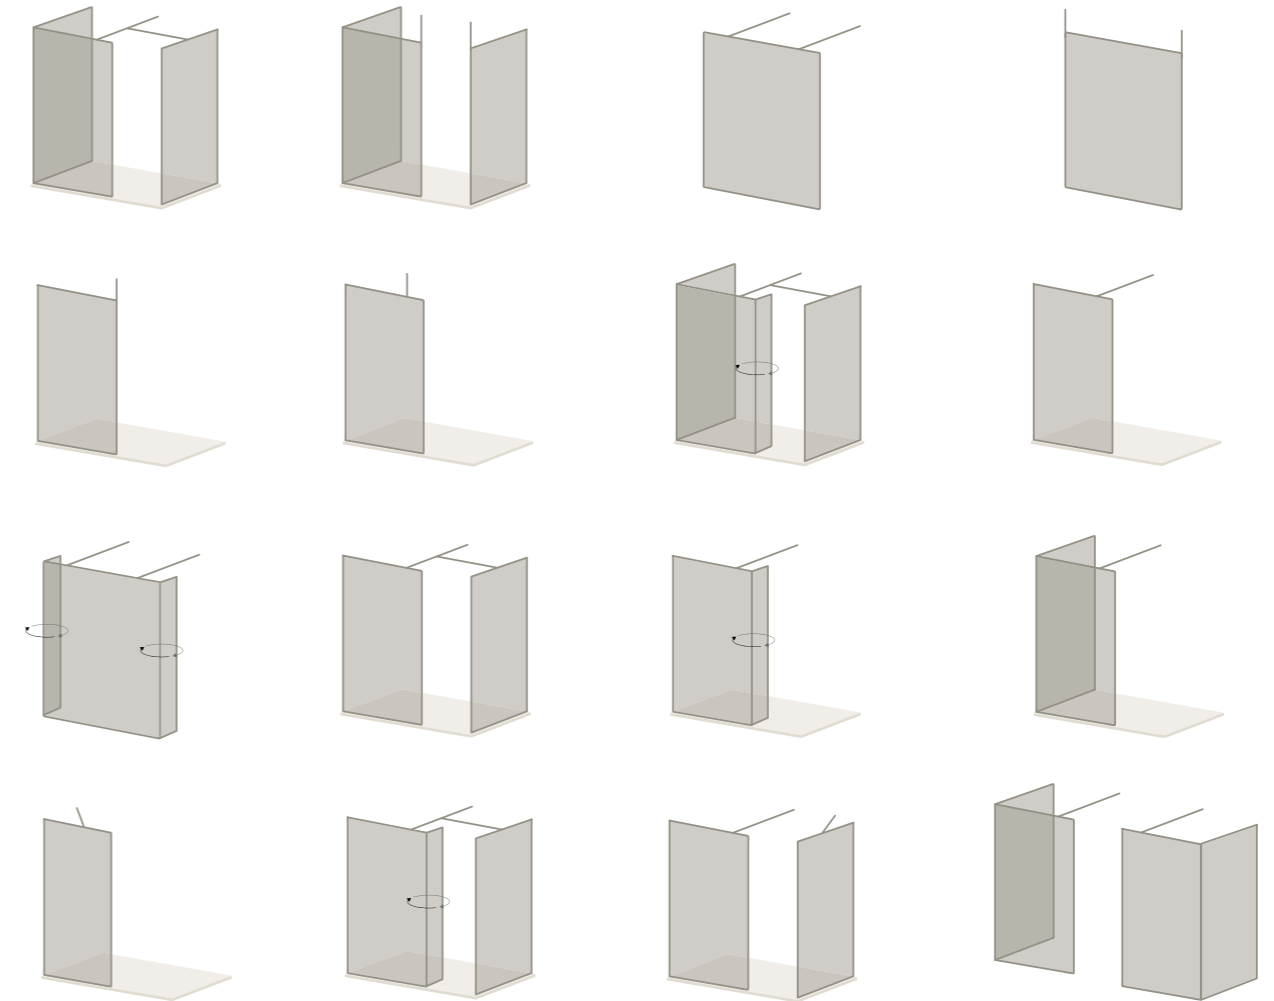

CONFIGURE YOUR MINOS WETROOM

STEP 1 Choose your configuration

STEP 2 Choose your shower wall glass

Size	Price Inc VAT	Code
600 x 2000	£315.00	MINPAN600NP
700 x 2000	£326.00	MINPAN700NP
760 x 2000	£336.00	MINPAN760NP
800 x 2000	£347.00	MINPAN800NP
900 x 2000	£357.00	MINPAN900NP
1000 x 2000	£368.00	MINPAN1000NP
1100 x 2000	£378.00	MINPAN1100NP
1200 x 2000	£389.00	MINPAN1200NP

For product and technical information visit scudo.co.uk