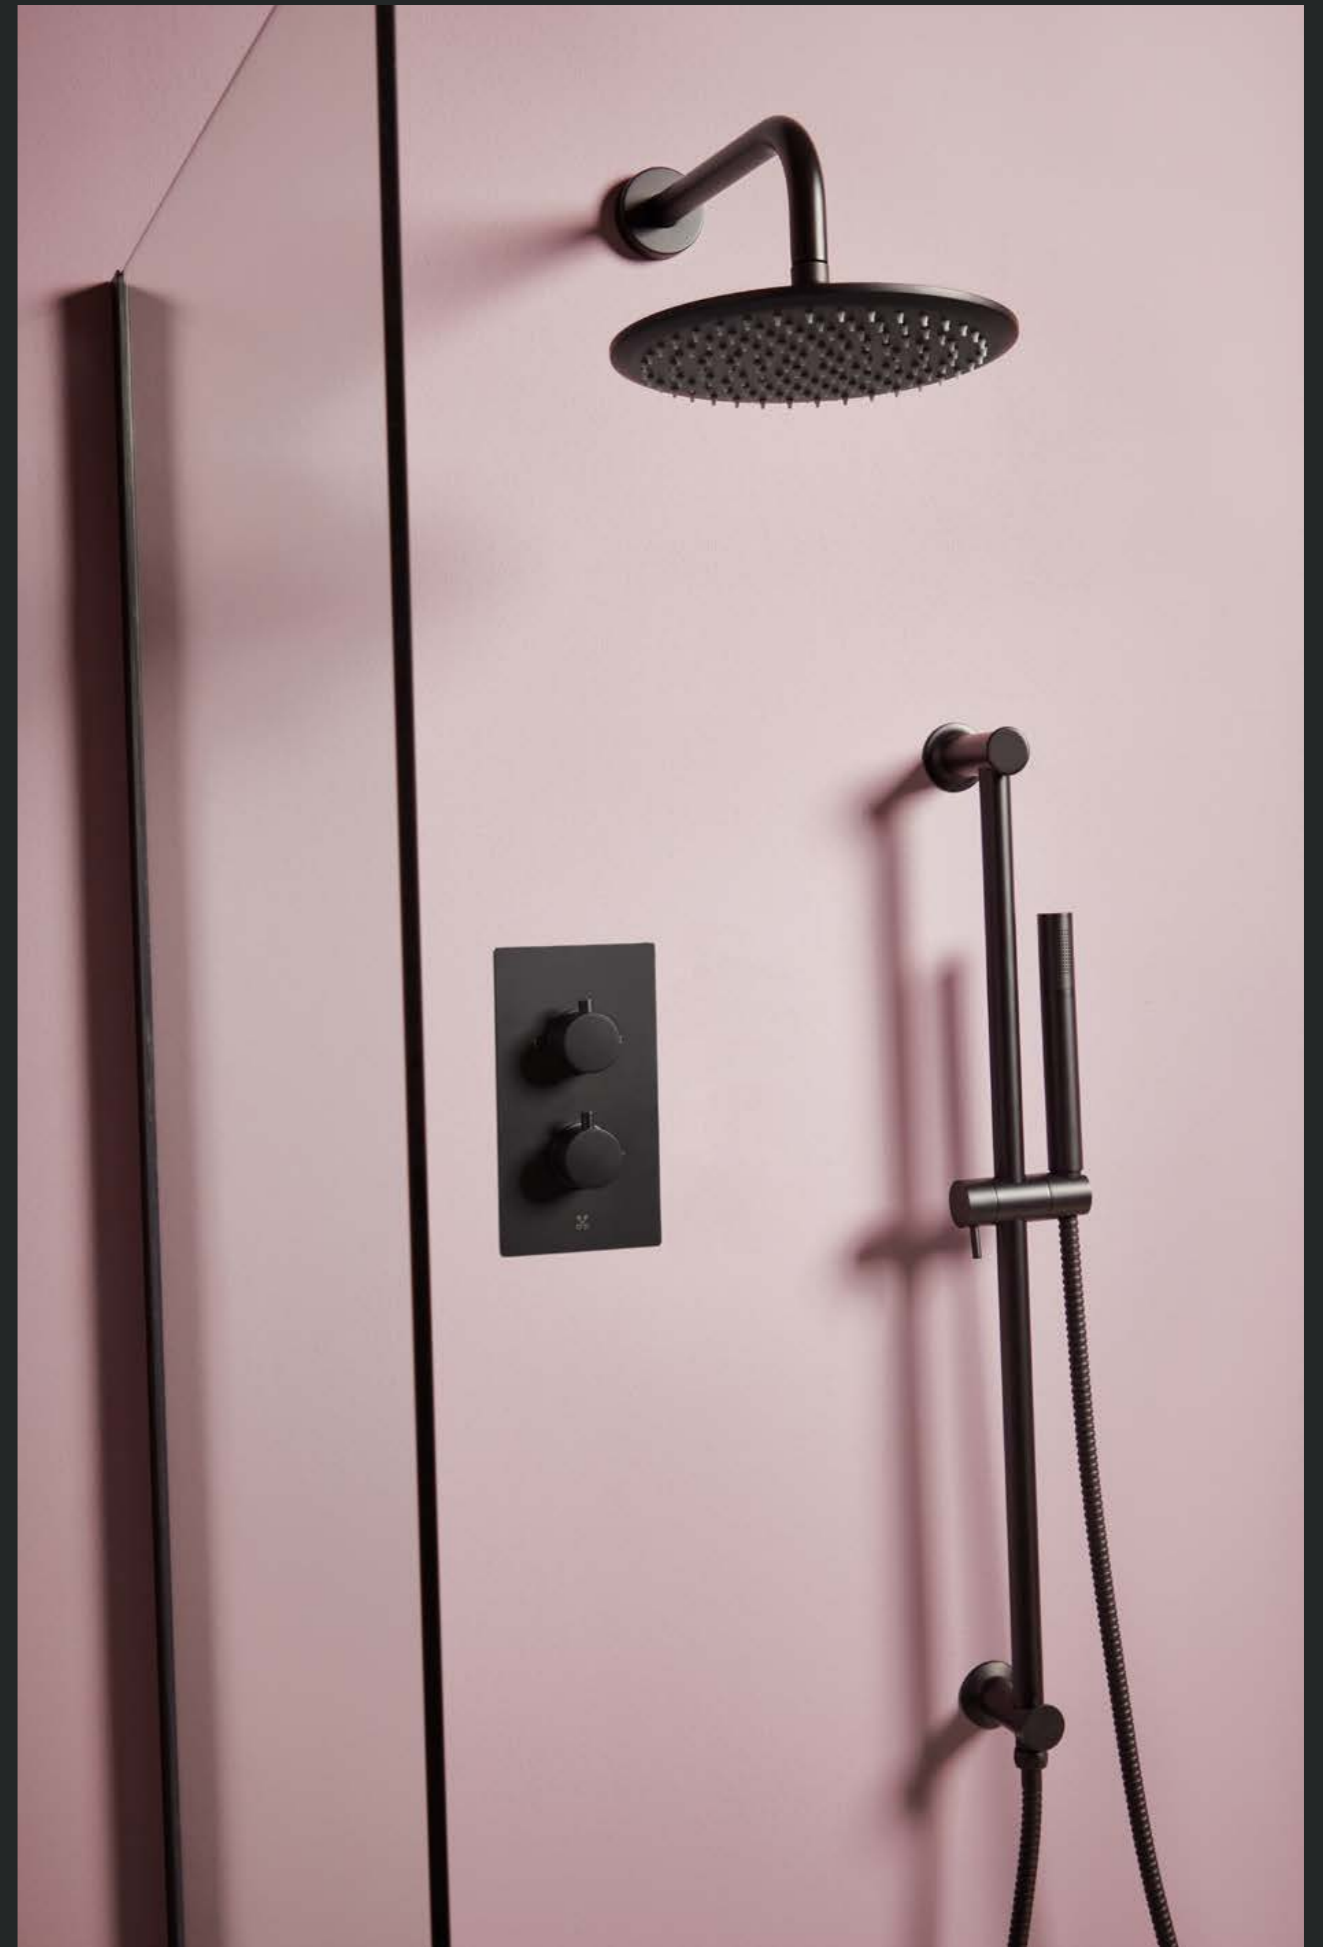

SHOWER COLLECTION

COMPONENT SHOWERS

Design your own	296
Shower Heads	300
Wall & Ceiling Arms	303
Rail Riser and Handsets	305
Concealed Valves	306
Handles	309
Exposed Valves	311
Rail Riser and Handsets	312

COMPLETE SHOWER KITS

Core Rigid Risers	316
Core Shower Sets	318
Messi	322
Heiler	322
Traditional with Fixed Head	323
Traditional with Shower & Handset	323
Middleton	324
Lunar	324
Elliot	325
Serena	326
Solar	327
Block	327

SHOWER ACCESSORIES 328

Scan for product &
technical information.