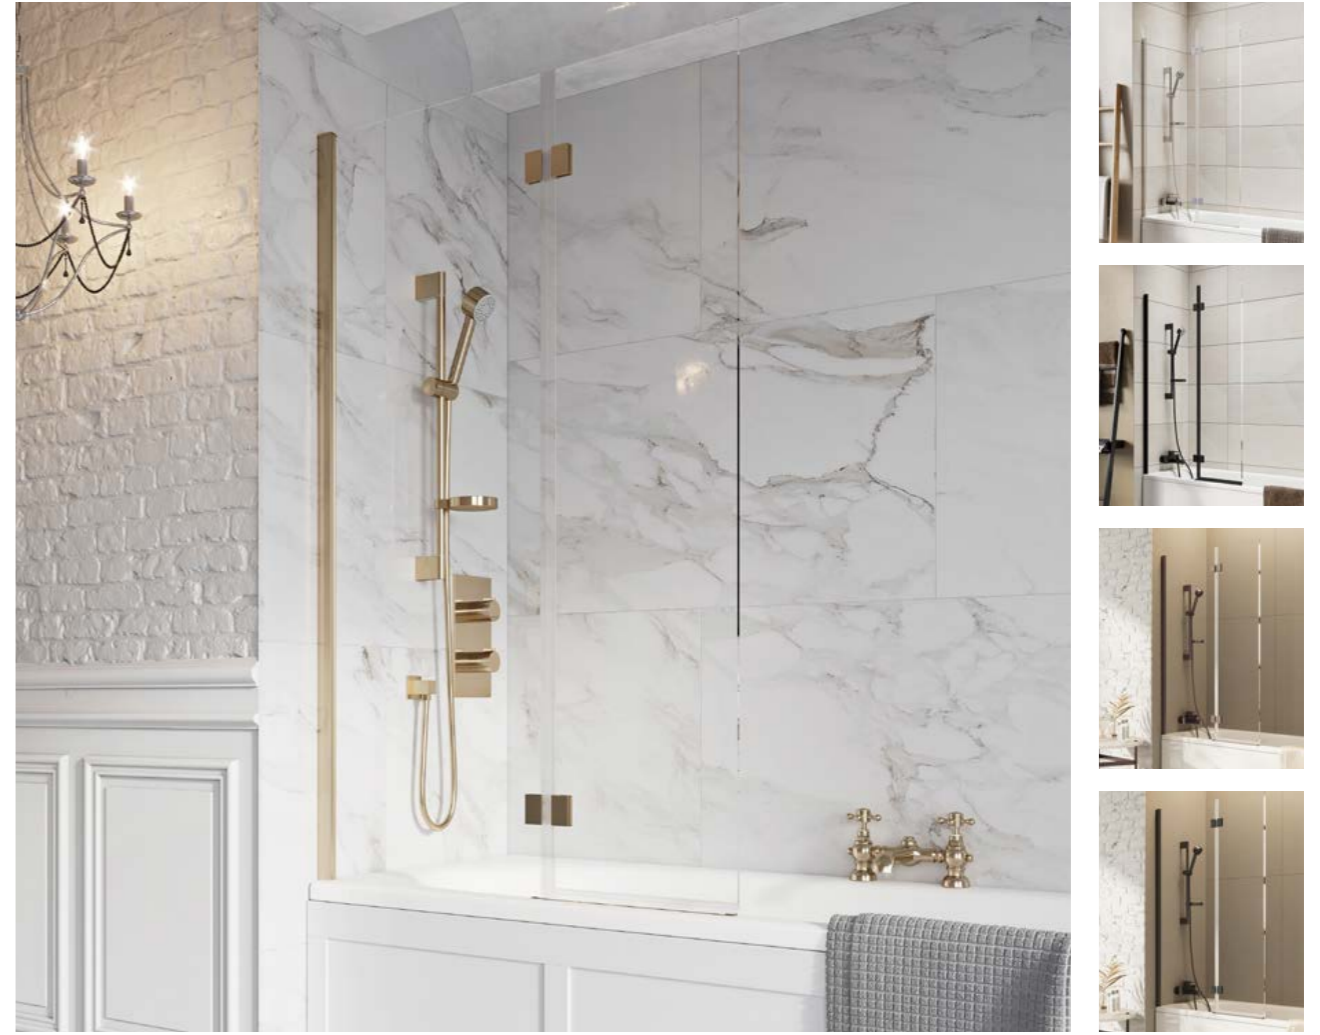

THALIA

The Thalia range offers a refined selection of premium bath screens, designed to enhance modern bathrooms with a perfect blend of style and practicality. Available in three versatile configurations—single panel, inward opening, and outward opening—each screen is crafted with precision and available in five signature finishes: chrome, matte black, brushed brass, gunmetal, and brushed bronze. With minimalist lines and durable construction, Thalia brings contemporary elegance and everyday functionality to any bathroom space.

Gunmetal

Brushed
Bronze

THALIA SINGLE PANEL BATH SCREEN

OVERHEAD LAYOUT

----- SWING RADIUS / PROTRUSION

- 1500mm Tall
- 20mm Adjustment for 'Out of True' Walls
- Up to 8mm thick toughened safety glass

Size (mm)	Colour	Price Inc VAT	Code
800 x 1500mm	●	£315.00	THALIASINGLECHR
	●	£315.00	THALIASINGLEBLK
	●	£368.00	THALIASINGLEBB
	●	£368.00	THALIASINGLEGM
	●	£368.00	THALIASINGLEBZ