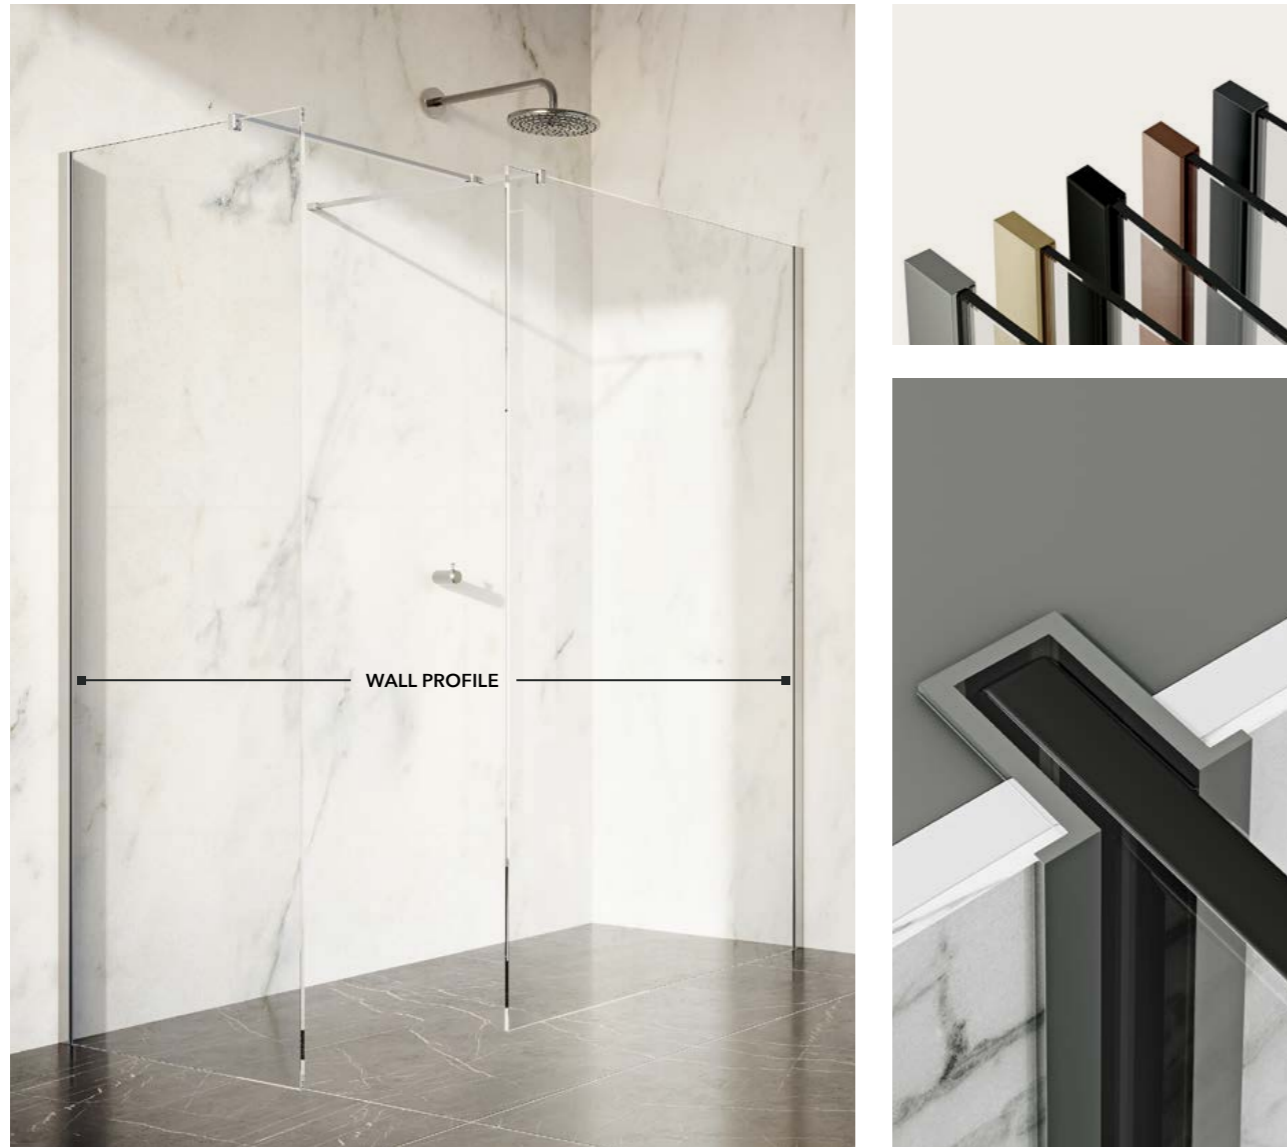

Acqua Shield

10mm Toughglass

MINOS

Minos combines luxury with versatility, offering a standout walk-in shower range ideal for wet rooms, tiled bathrooms, or as a striking centrepiece. Blending classic and modern styles, each piece can be tailored to fit your space. Framed shower walls are available in chrome, brushed brass, matte black, brushed bronze and gunmetal add a bold, premium finish.

MINOS FRAMELESS WETROOMS

PREMIUM QUALITY 10MM

AVAILABLE FINISHES

Chrome Matte Black Brushed Brass Gunmetal Brushed Bronze

All prices include VAT

CONFIGURE YOUR MINOS WETROOM

STEP 1 Choose your configuration

For product and technical information visit scudo.co.uk

STEP 3 Choose your wall profile

With their sleek lines and flawless design, the Minos stabilising bars and profiles are designed to be both practical and polished.

These durable brackets are a master-class in innovative showering solutions. Hidden screws mean that the Minos style is evident in every element, while the subtle contours create the perfect silhouette.