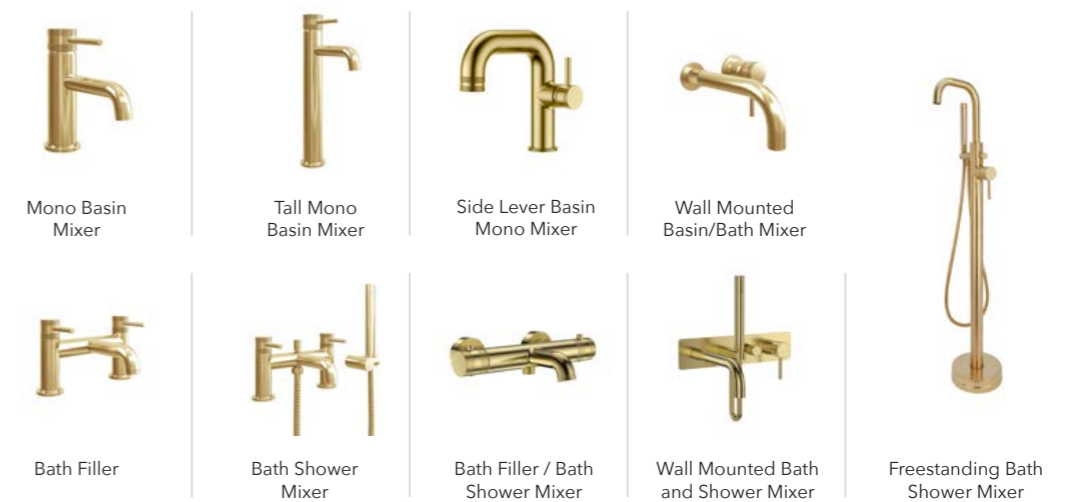

CORE DESIGN OPTIONS