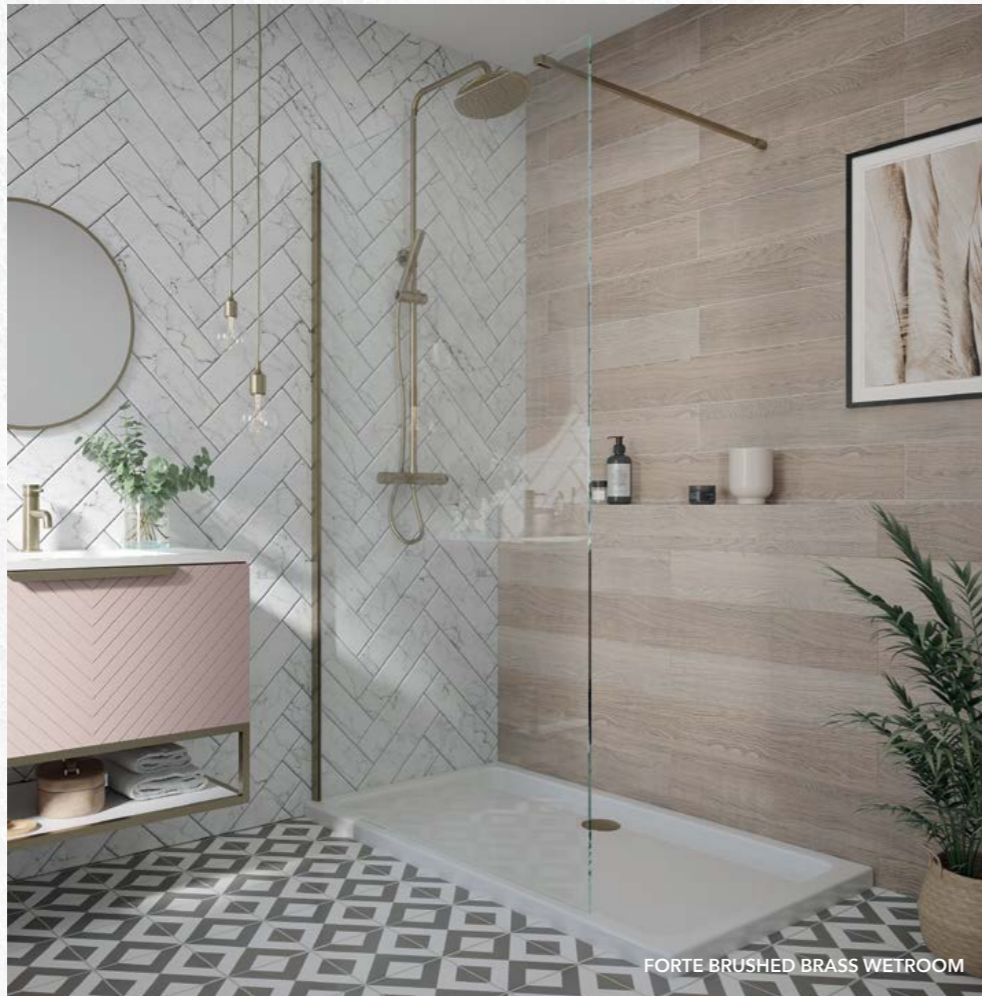

FORTE AVAILABLE FINISHES