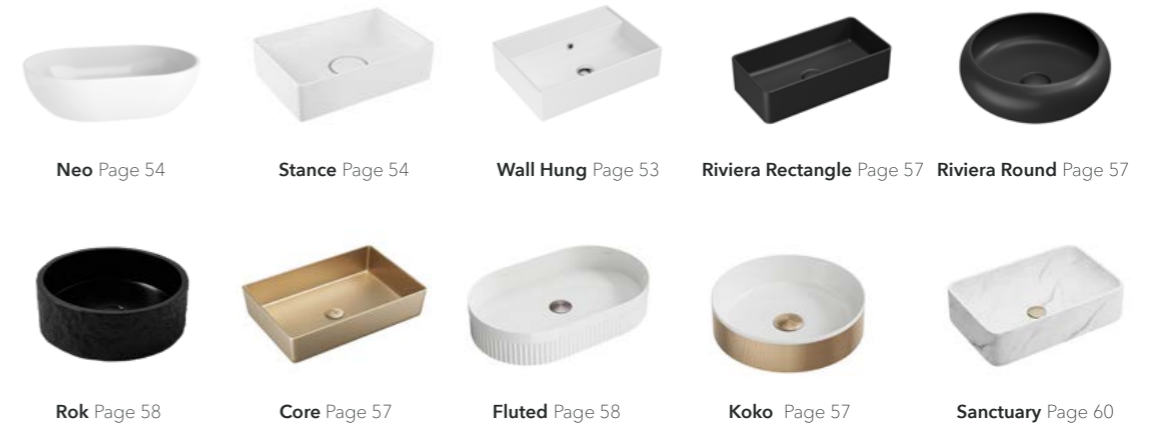

COUNTERTOP BASINS

Neo Page 54

Stance Page 54

Wall Hung Page 53

Riviera Rectangle Page 57

Riviera Round Page 57

Rok Page 58

Core Page 57

Fluted Page 58

Koko Page 57

Sanctuary Page 60