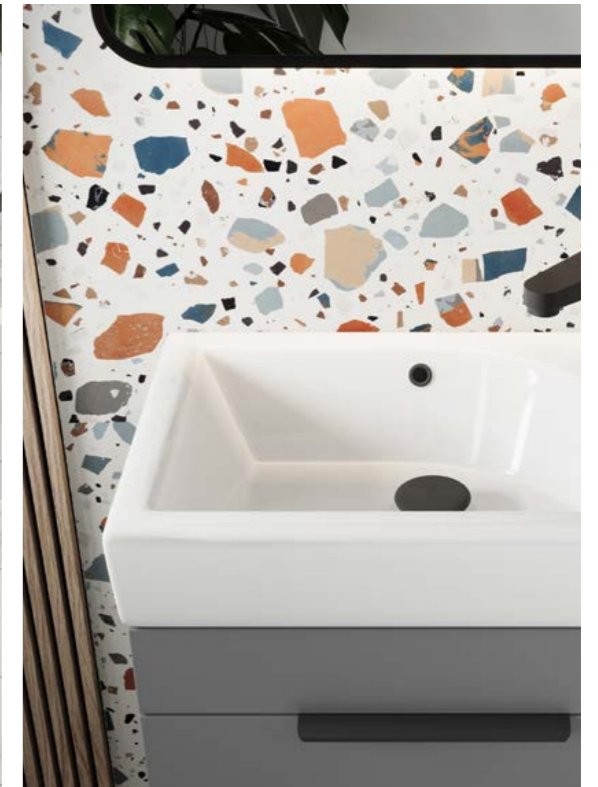

ESME AVAILABLE FINISHES

Esme offers a variety of stunning finishes to match any bathroom style. Choose from the sophisticated Matte Black, calming Matte Reed Green, or elegant Matte Dust Grey for a modern, minimalist look. For a more natural, warm aesthetic, the Davos Oak finish adds a touch of wood-like charm, while the Gloss White option provides a sleek, fresh feel that complements any decor.