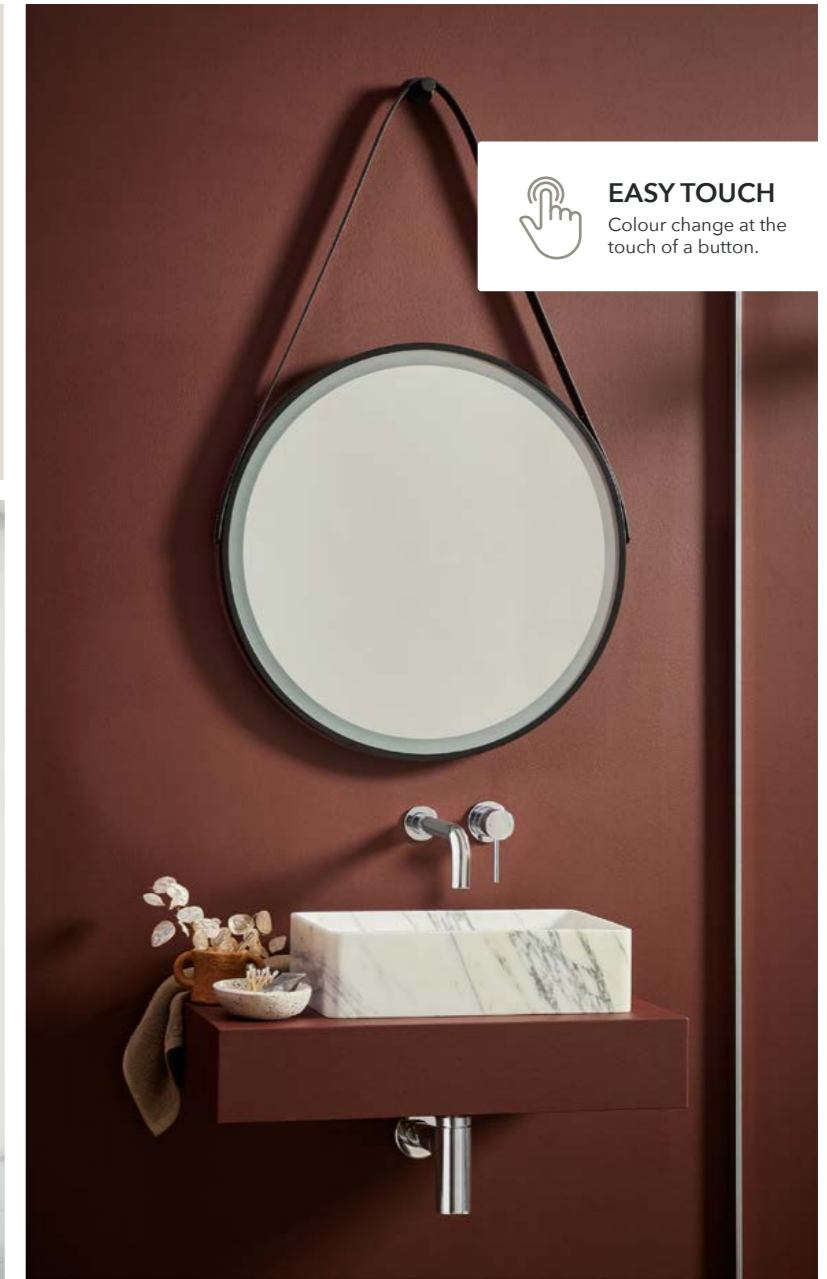

AVAILABLE FINISHES

SHAPE

RANGE FEATURES

Colour	Size (mm)	Price Inc VAT	Code
●	400x800	£336.00	MIRROR019
●	400x800	£368.00	MIRROR020

INFRARED
Colour change at the wave of a hand.

AUBREY LED MIRROR

Aubrey combines the practicality and functionality of a mirror into a stylish oval design. Available in five metallic finishes Aubrey features multi-functional contactless light controls from cool to warm brightness with memory function.

EASY TOUCH
Colour change at the touch of a button.

Can be used with or without strap

EASY TOUCH
Colour change at the touch of a button.

AURA LED MIRROR

Aura is the ultimate modern LED mirror with frameless design. This versatile mirror can be hung either portrait or landscape and has two colours to suit your mood with cool white and warm white settings at the touch of a button. Aura also features a clever demister pad.