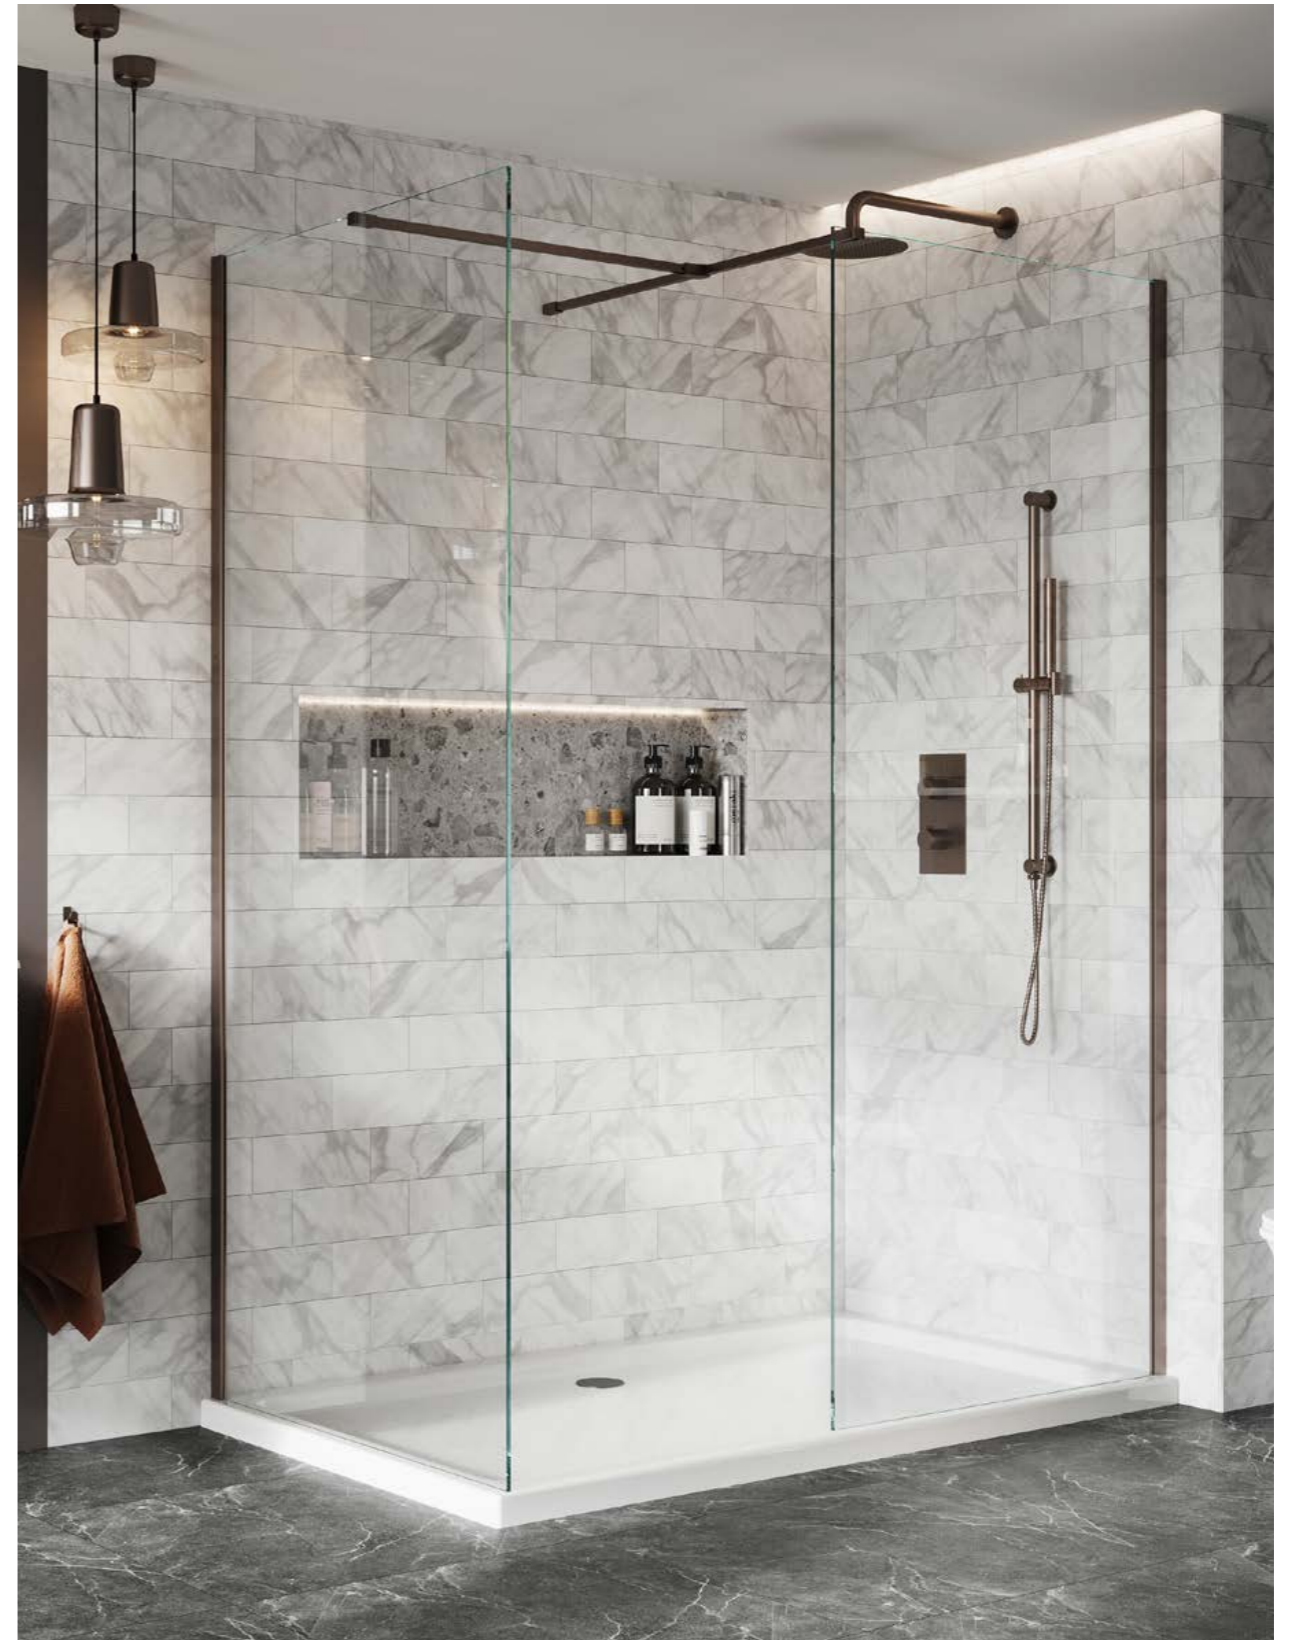

FORTE WETROOMS & PROFILES RANGE FEATURES

PROFILE COVER CAPS

Scudo specialise in stunning design whilst maintaining a focus upon bathroom safety. As such, their chromed cover caps provide the perfect protective finish to the exposed aluminium edges of the outer frame.

ACQUA SHIELD GLASS CLEANING TECHNOLOGY

As a standard sign of performance and quality, Scudo Acqua Shield is expertly applied to all shower enclosures in this range. By forming a protective bond with the glass during the manufacturing process, Acqua Shield creates an invisible barrier against limescale, soap scum and general bacterial build-up.

Scudo Acqua Shield also goes to work with environmental and economical savings, as its long-lasting defence against daily grime ensures a noticeable decrease in the ongoing need for bathroom cleaning products.

DESIGNED IN THE UK

With a strong ethos for serving the needs of a UK customer base, our product engineers boast the experience and expertise in designing shower enclosures for the most popular British brands of the past 10 years.

As such, we understand the conditions and expectations our designs must meet in order to last, both aesthetically and functionally, ensuring quick and easy installation for installers without any restrictions on quality and longevity for our end users.