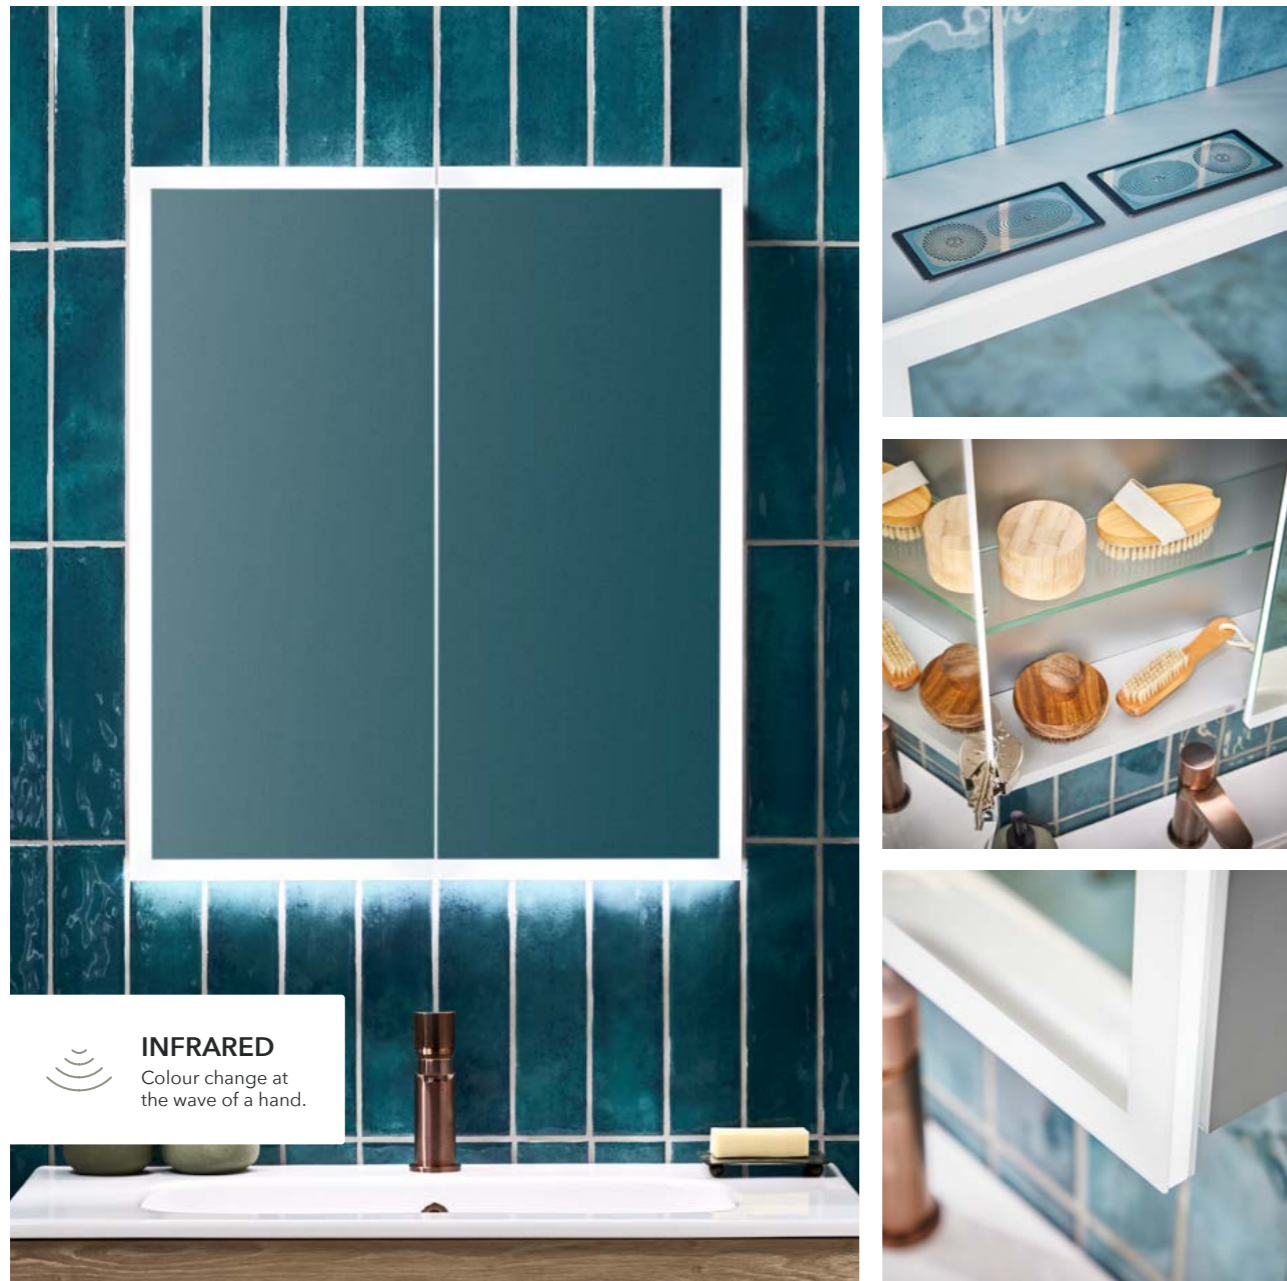

SHAPE

Colour Size (mm) Price Inc VAT Code
● 600x600 £473.00 MIRROR015
● 600x600 £473.00 MIRROR016
● 800x800 £525.00 MIRROR017
● 800x800 £525.00 MIRROR018

RANGE FEATURES

Price Inc VAT Code

INFRARED
Colour change at the wave of a hand.

PROSPR BLUETOOTH LED CABINET

Prospr offers excellence in bathroom design and combines elegance and practicality in one handy cabinet with Bluetooth technology.

The LED lighting is activated by an infra-red sensor eliminating fingerprints. The cabinet includes a demister pad, an electric shaver socket on the inside, and mirrored side panels for additional head and shoulder viewing. For additional functionality, the two glass shelves are fully adjustable.