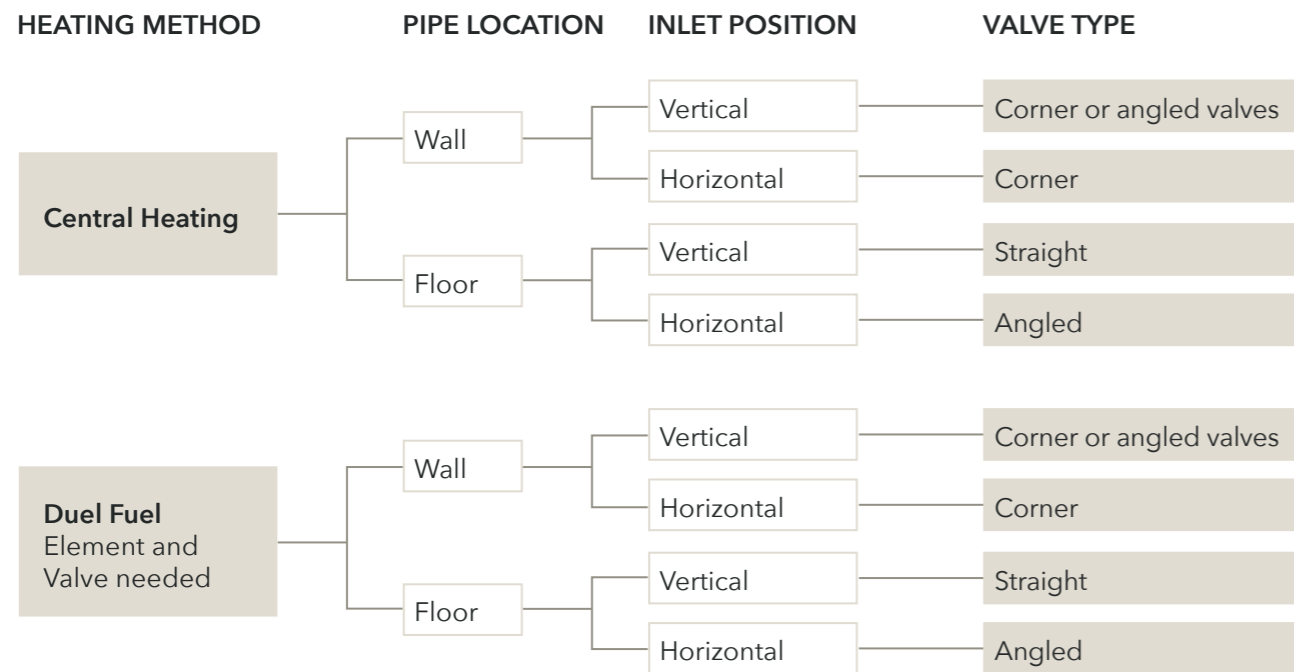

RADIATOR VALVES

STRAIGHT 15MM RADIATOR VALVE (PAIR)

Colour	Price Inc VAT	Code
White	£20.00	TRV001
Chrome	£40.00	TRV004
Matte Black	£51.00	TRV009
Brushed Brass	£51.00	TRV017
Satin Nickel	£51.00	TRV015
Gunmetal	£40.00	TRV007
Brushed Bronze	£40.00	TRV012
Anthracite		
Carbon Anthracite		

ANGLED 15MM RADIATOR VALVE (PAIR)

Colour	Price Inc VAT	Code
White	£20.00	TRV002
Chrome	£40.00	TRV005
Matte Black	£51.00	TRV008
Brushed Brass	£51.00	TRV016
Satin Nickel	£51.00	TRV014
Gunmetal	£51.00	TRV007
Brushed Bronze	£51.00	TRV012
Anthracite		
Carbon Anthracite		

CORNER 15MM RADIATOR VALVE (PAIR)

Colour	Price Inc VAT	Code
White	£37.00	TRV003