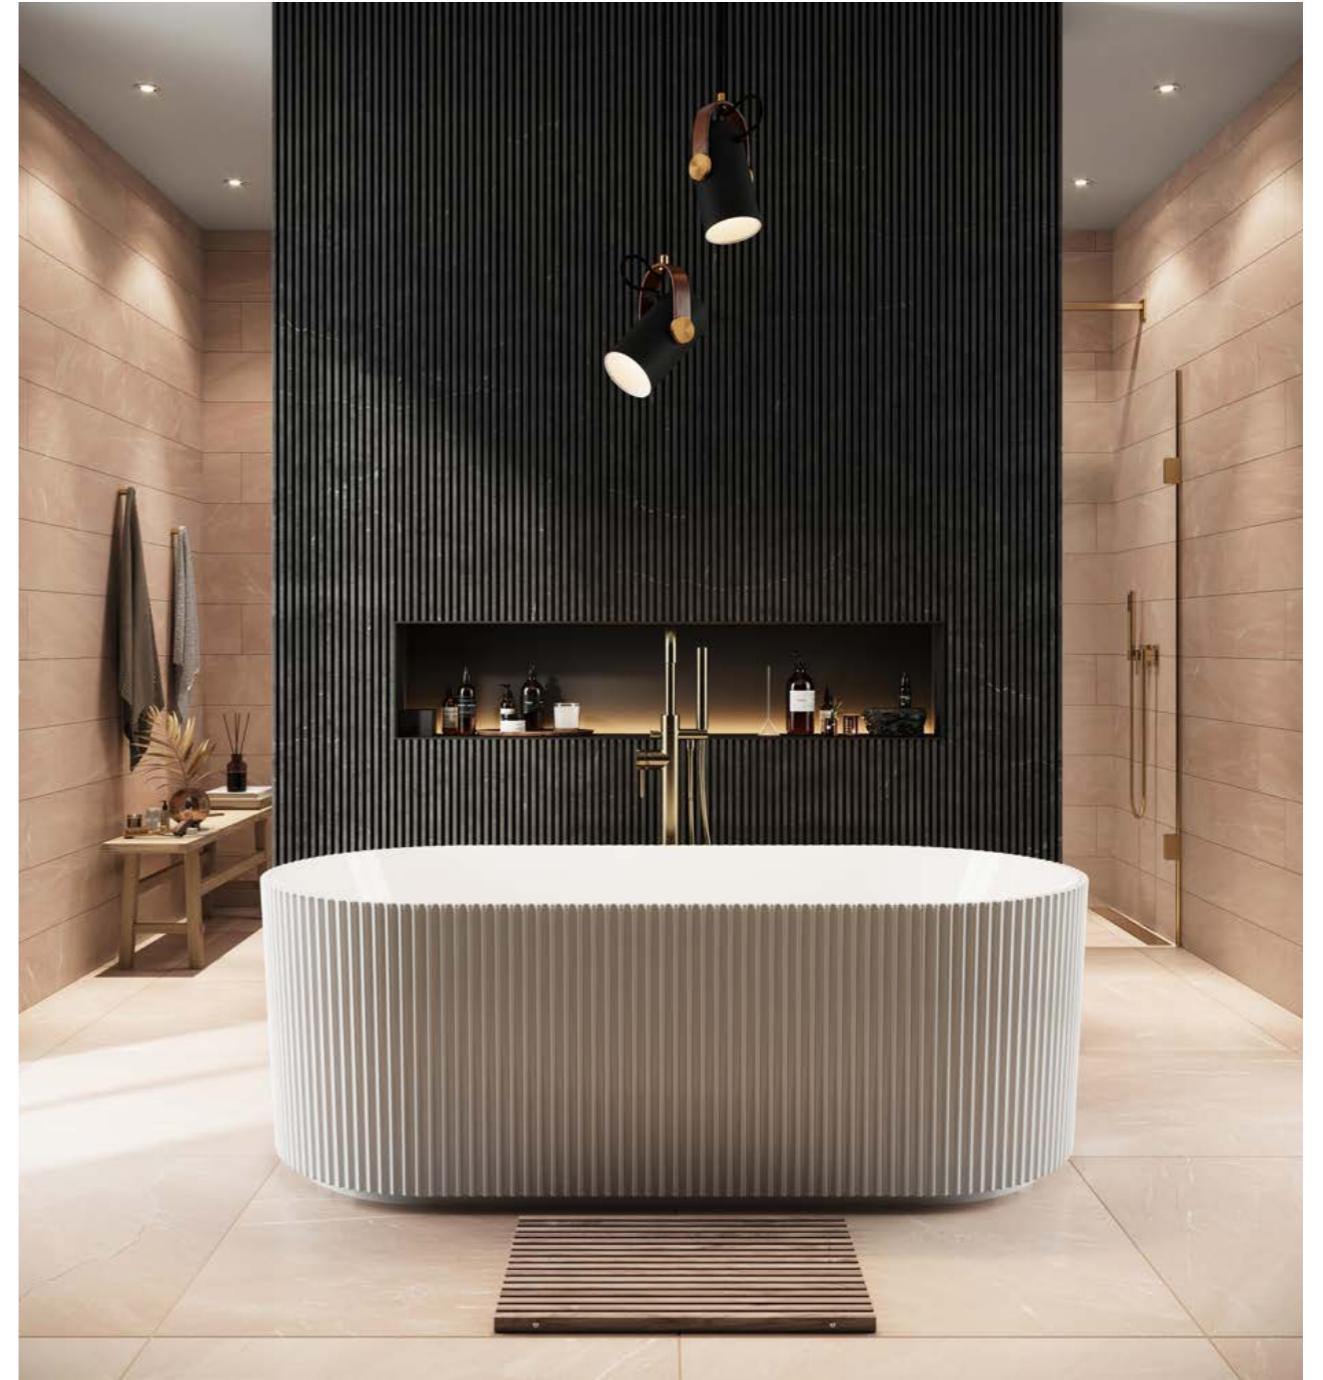

£1,785.00

Top View

For product and technical information visit scudo.co.uk

LABYRINTH FLUTED

Labyrinth is the epitome of bathroom design and features a stunning fluted look that is as timeless as it is modern.

£2,200.00

Top View

All prices include VAT

LABYRINTH FLUTED

The Labyrinth freestanding bath has been designed to create a style statement in any space without compromising on comfort.

Labyrinth features a unique fluted edge to create a stunning centrepiece in any contemporary setting.

ONYX

The modern Onyx freestanding bath is a standout option for any bathroom to create a stunning centrepiece. Onyx features a contemporary rounded shape with central tap, allowing you to rest your head at either end. Fully encapsulated baseboard and adjustable feet provide a stable and secure base, even on uneven floors.