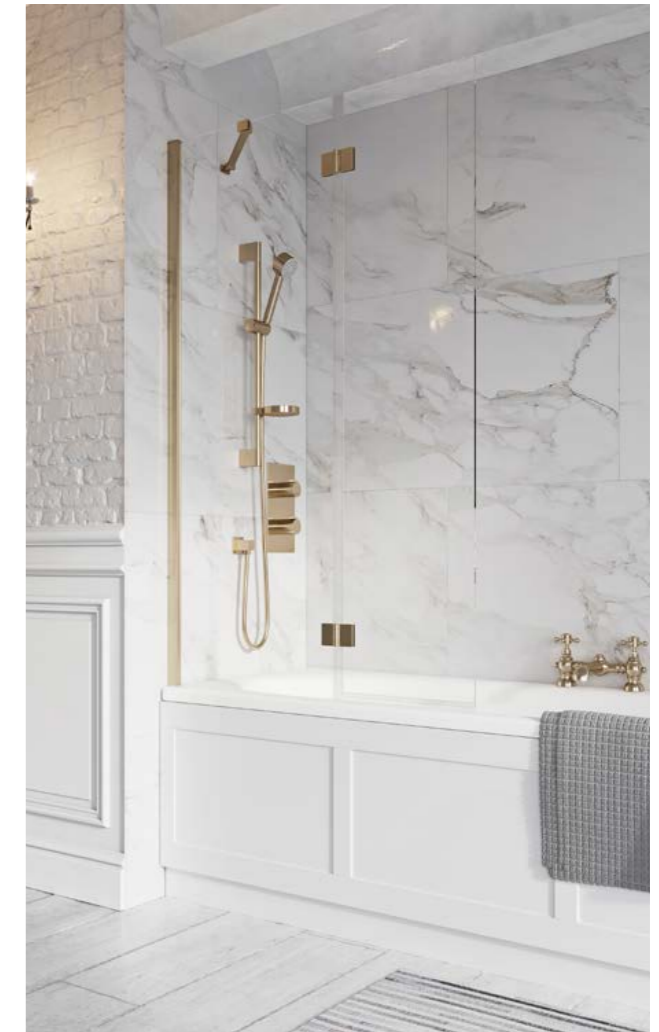

Size (mm)	Opening Size (A1)	Opening Size (A2)	Colour	Price Inc VAT	Code
900 x 1500mm	500mm	356mm	●	£499.00	THALIAINPACKCHR
			●	£551.00	THALIAINPACKBLK
			●	£578.00	THALIAINPACKBB
			●	£578.00	THALIAINPACKGM
			●	£578.00	THALIAINPACKBZ