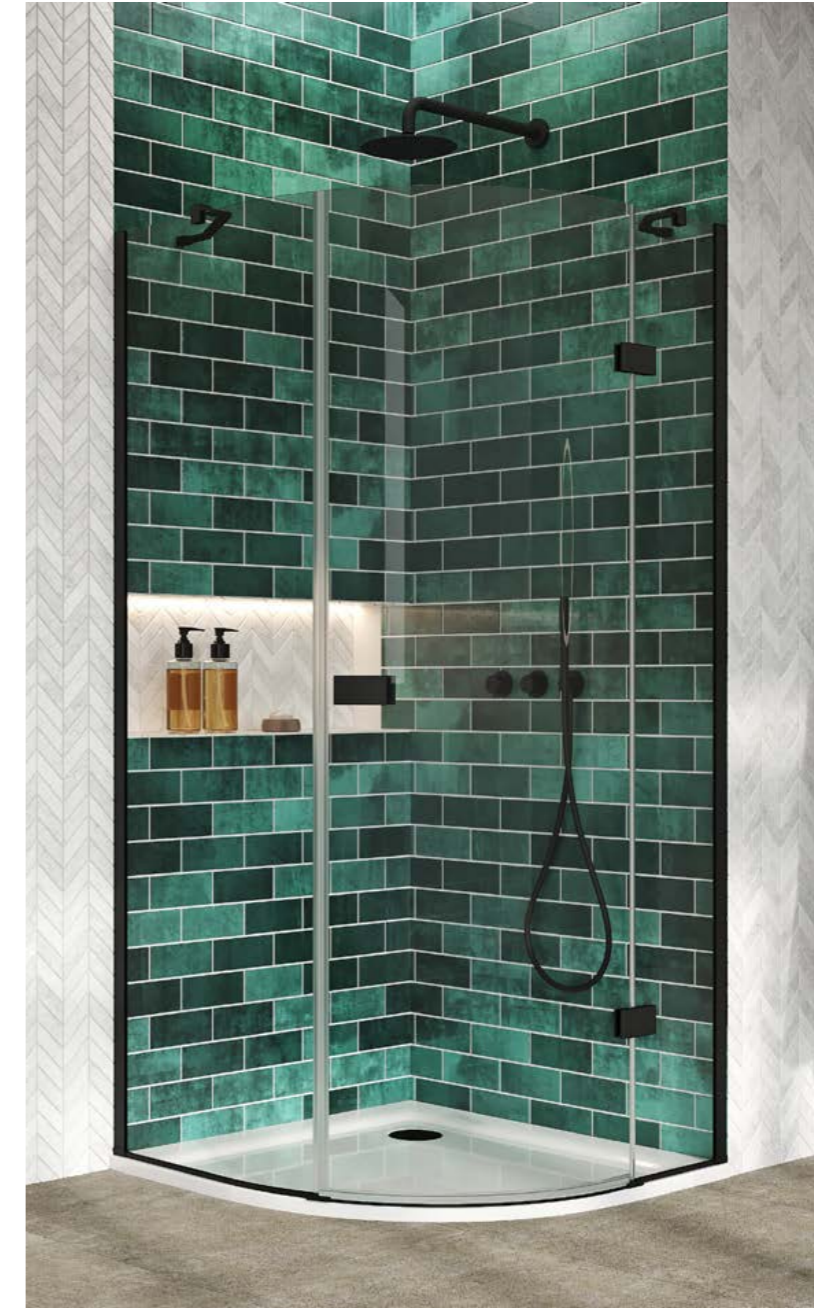

STANDARD GLASS

ACQUA SHIELD CLEANING TECHNOLOGY

Acqua Shield is a unique hydrophobic coating that is bonded with our toughened safety glass during the manufacturing process. This invisible water-repellent barrier protects against limescale, soap scum and bacteria build-up for an easier clean and longer-lasting gleam.

All glass featured in the Athena showering collection are pre-coated with Acqua Shield, prolonging the life of these key parts of your bathroom.