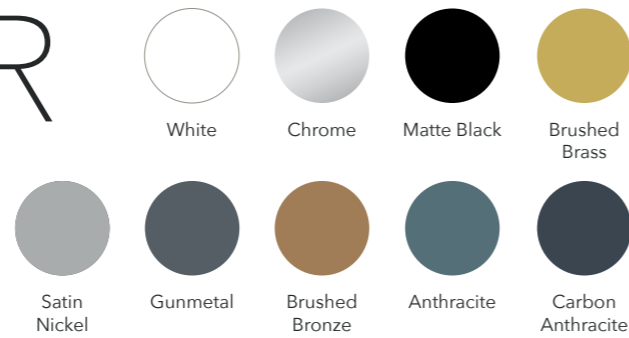

RADIATOR VALVES

STRAIGHT 15MM RADIATOR VALVE (PAIR)

Colour	Price Inc VAT	Code
White	£20.00	TRV001
Chrome	£40.00	TRV004
Matte Black	£51.00	TRV009
Brushed Brass	£51.00	TRV017
Satin Nickel	£51.00	TRV015
Gunmetal	£40.00	TRV007
Brushed Bronze	£40.00	TRV012
Anthracite		
Carbon Anthracite		